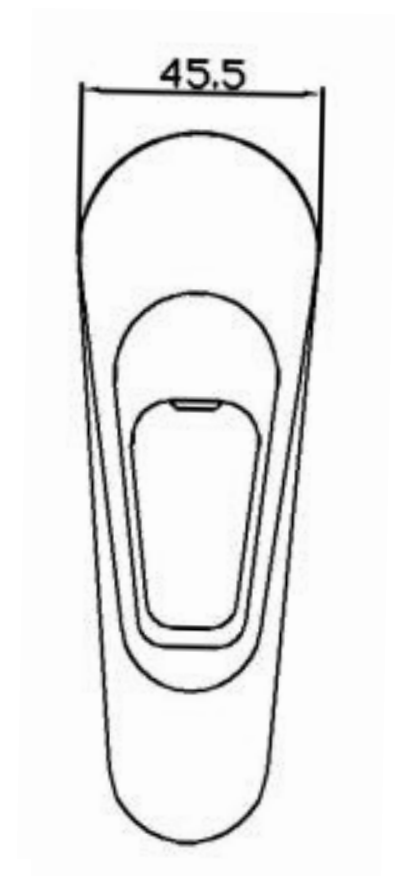

ESSENTIALS

BY RAYMOR

Essentials by Raymor is the ideal and easy choice for plumbers. A true friendly go-to range that is dependable.

BASIN MIXER

Product Code: (7)734398

FEATURES & BENEFITS:

- Solid brass construction
- Suitable for mains pressure
- Chrome-plated finish
- WELS 4-star rated
- 7.5 L/min flow rate
- One-year warranty