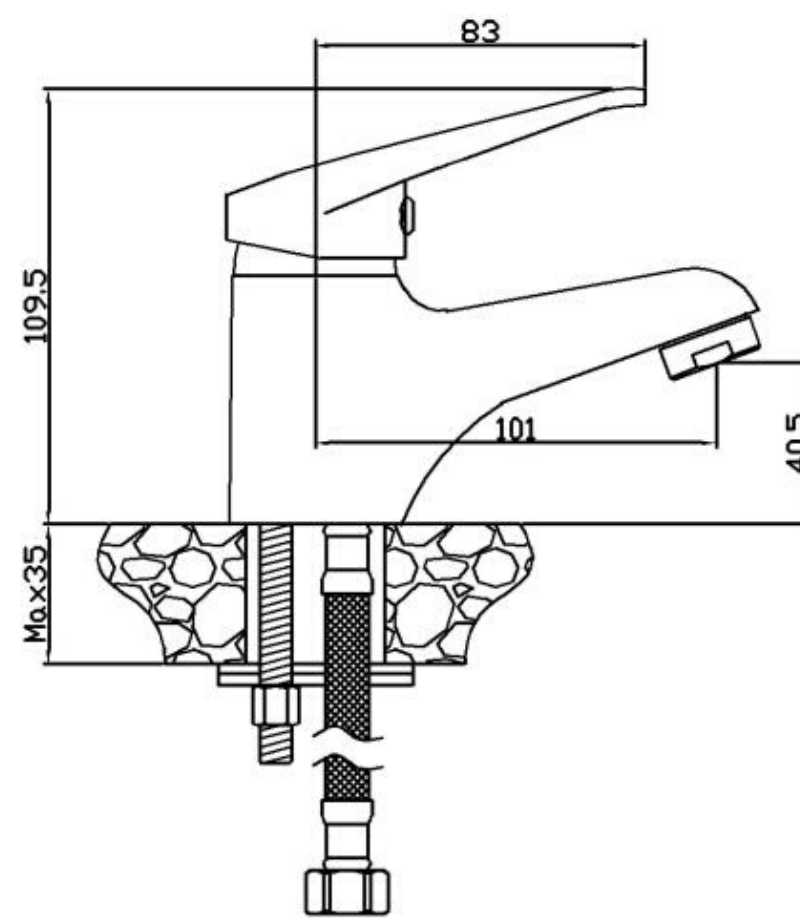

ESSENTIALS

BY RAYMOR

Essentials by Raymor is the ideal and easy choice for plumbers. A true friendly go-to range that is dependable.

BASIN MIXER

Product Code: (7)734398

FEATURES & BENEFITS:

- Solid brass construction
- Suitable for mains pressure
- Chrome-plated finish
- WELS 4-star rated
- 7.5 L/min flow rate
- One-year warranty