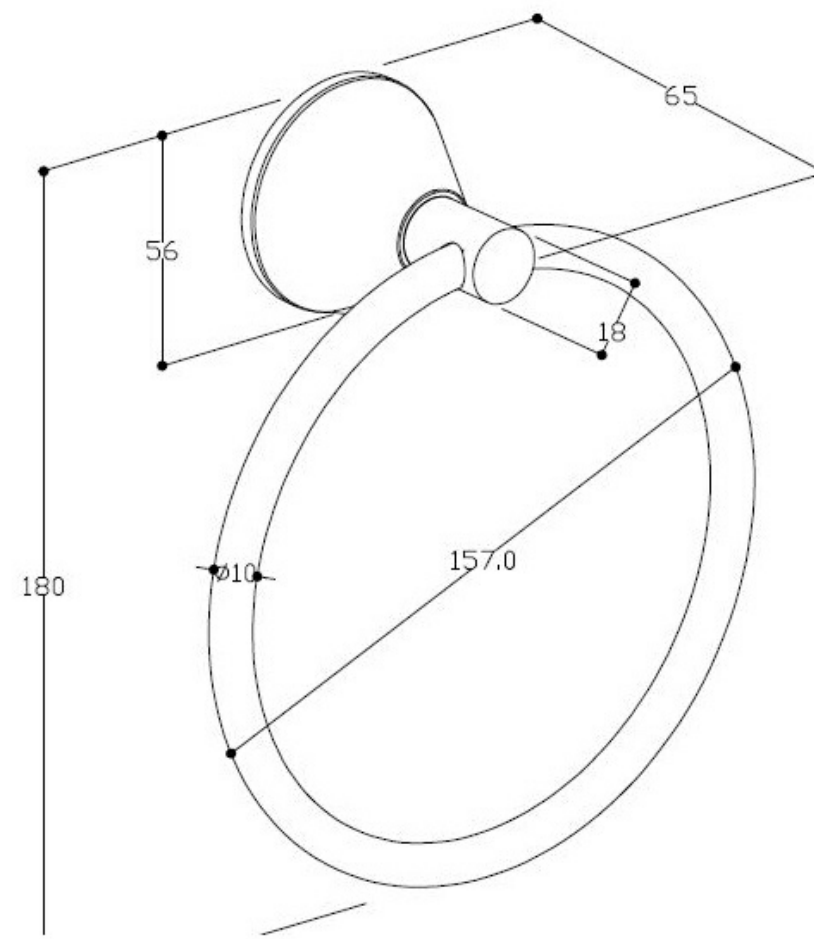

## TOWEL RING

Product Code: (7)734406