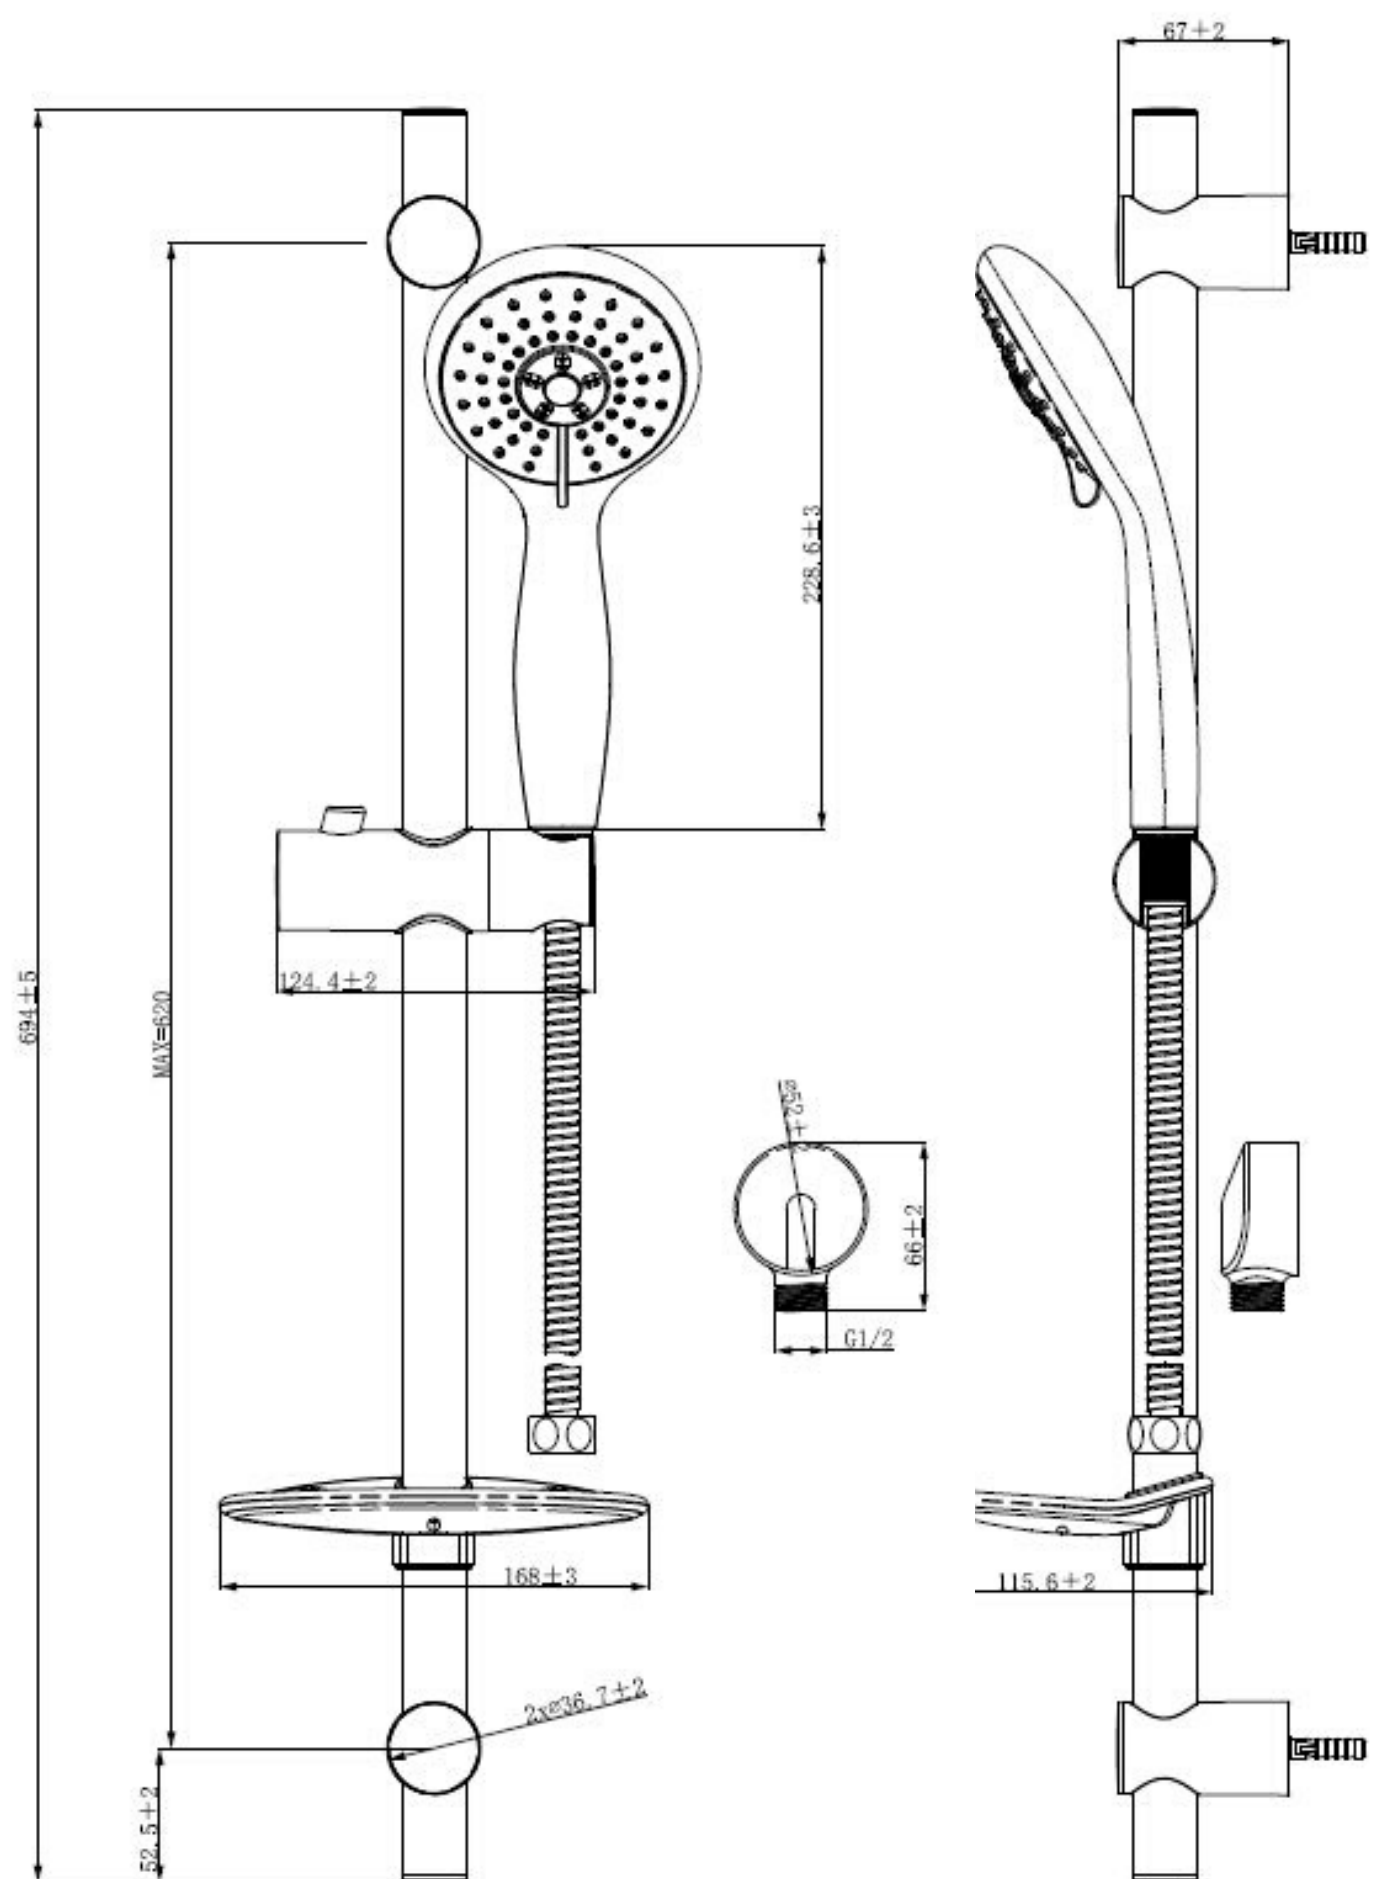

ESSENTIALS

BY RAYMOR

Essentials by Raymor is the ideal and easy choice for plumbers. A true friendly go-to range that is dependable.

SLIDE SHOWER

Product Code: (7)734405

FEATURES & BENEFITS:

- 3-function shower
- Suitable for mains pressure
- Chrome-plated finish
- WELS 3-star rated
- 9.0 L/min flow rate
- One-year warranty