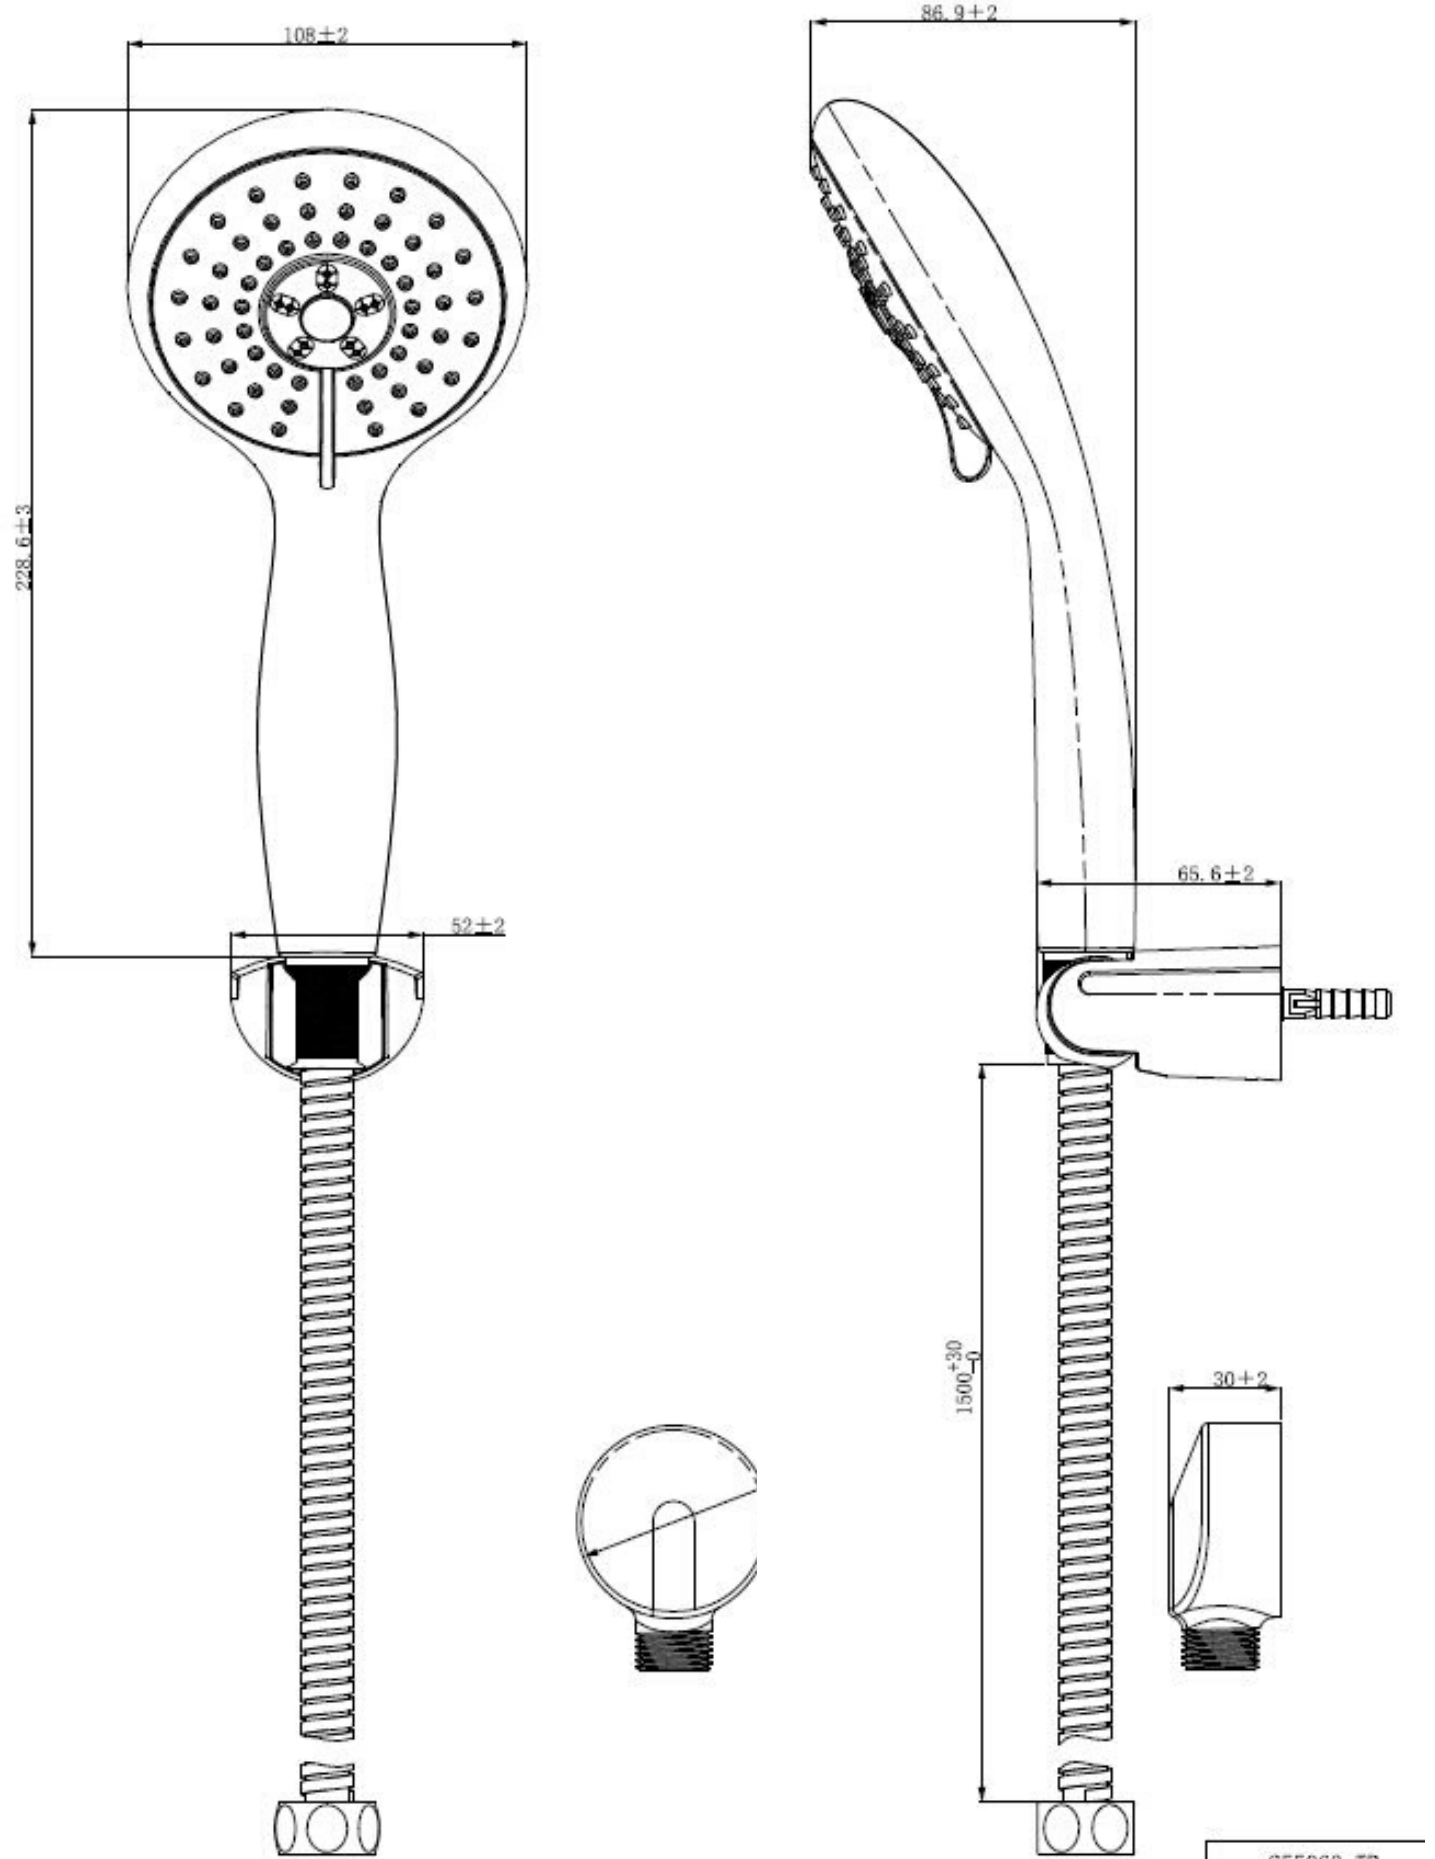

ESSENTIALS

BY RAYMOR

Essentials by Raymor is the ideal and easy choice for plumbers. A true friendly go-to range that is dependable.

HAND SHOWER

Product Code: (7)734404

FEATURES & BENEFITS:

- 3-function shower
- Suitable for mains pressure
- Chrome-plated finish
- WELS 3-star rated
- 9.0 L/min flow rate
- One-year warranty