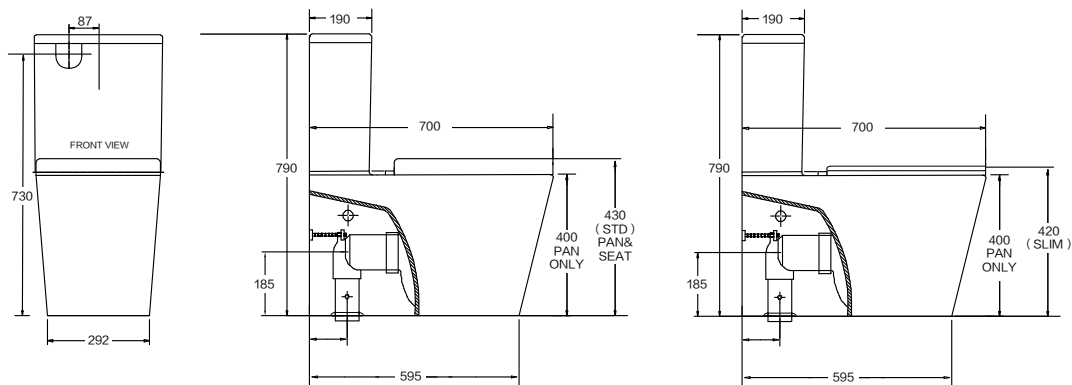

ADESSEO

EDGE II RIMLESS

The Edge II Rimless toilet suites exude an edge of sophistication and style. Classic and timeless design, enhanced with modern nuances and lines.

BACK TO WALL TOILET SUITE

(7)734555

Vitreous China finish.
Soft close, quick release seat.

Options:

Recommended for domestic, hotel and commercial use.

Finishing:

Hygiene Flush Rimless Pan. WDI inlet valve.
Universal back or bottom entry.

WELS Rating 4 3.5L per average flush

Adjustable set out from 65mm – 175mm

Optional - Vario trap 145–250mm

(7)706626 sold separately

SPECIFICATIONS

www.placemakers.co.nz

www.mico.co.nz

www.tumusupplies.co.nz