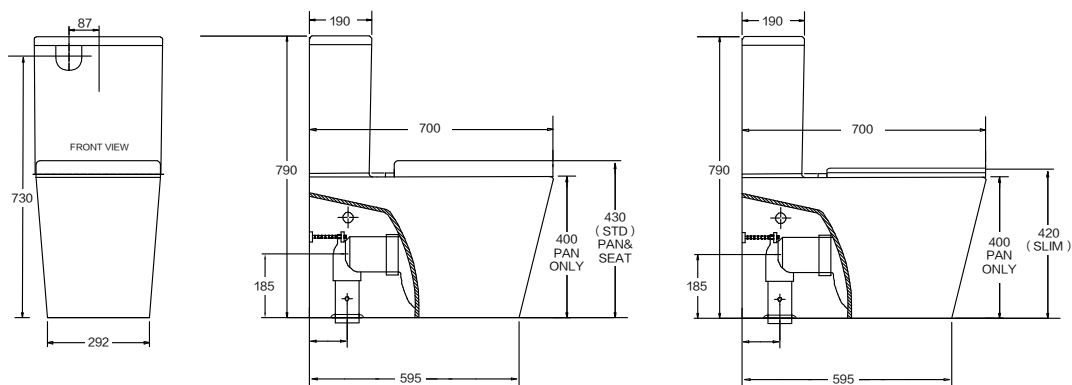

SPECIFICATIONS

www.placemakers.co.nz

www.mico.co.nz

www.tumusupplies.co.nz