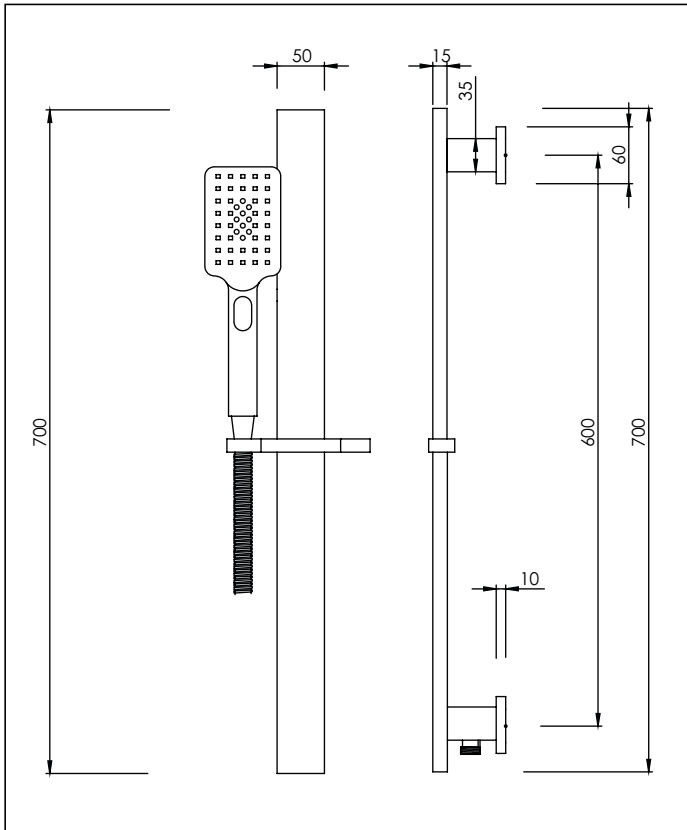

Prestigio

Multi Spray Handshower Set Built-In Elbow Square

aquatica

Code: PR MSHSS CH BE SQ | PR MSHSS BLK BE SQ | PR MSHSS BN BE SQ | PR MSHSS GM BE SQ
Finish: Chrome | Black | Brushed-Nickel | Gun Metal

Rail: Rectangular Profile: 15mm x 50mm
 Length: 700mm
 Powder coated brass
 Clamp: Twist to lock/unlock Clamp is also reversible
 Centre to centre: 600mm

End Posts: Round 35mm diameter

Foot Print with Dress Ring: 60mm diameter x 10mm cover plates

Shower Head: Multi spray
 Push: Standard spray, Mist, Standard spray + Mist
 Spray pattern: @ head = Rectangular 95mm x 60mm
 @ 1/2m = Rectangular 180mm x 130mm

Spray Hose Construction: Metal: Coloured
 Narrow Bore Hose
 Length: 1.5m
 Swivel Fitting

Built In Wall Elbow: Elbow built into lower rail mounting point with 1/2" BSP female inlet

Water Inlet and Mounting: 1/2" BSP male outlet required from wall which acts as the lower mounting point for Spigot connection. Lock spigot in place with grub screws