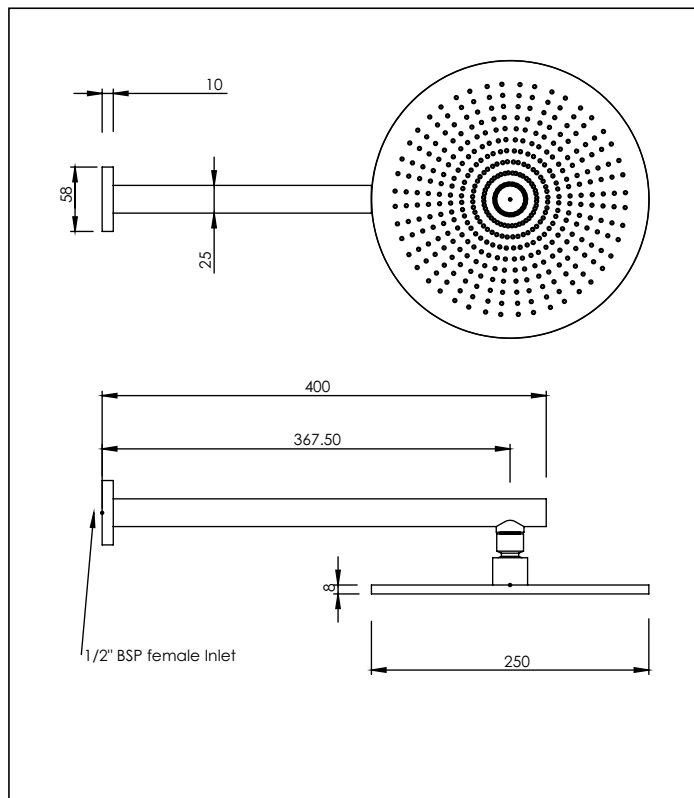

Prestigio

Rain Head & Arm Wall Mounted

Code: PR SRWM RD | PR SRWM RD BLK | PR SRWM RD BN | PR SRWM RD GM

Finish: Chrome | Black | Brushed-Nickel | Gun Metal

Wall Mounted

(includes a 400mm long round wall arm)

Code: PR HEAD RD | PR HEAD RD BLK | PR HEAD RD BN | PR HEAD RD GM

Finish: Chrome | Black | Brushed-Nickel | Gun Metal

Head Only

Head: 250mm Ø X 8mm thick

Inlet: 1/2" BSP thread female

Rubs clean nipples arranged in a circular pattern

Spray pattern: @ head = 210mm Ø

@ 1/2m = 210mm Ø

Arm: Round 25 X 400mm long

Inlet/outlet: 1/2" BSP female

Cover Flange: 58mm Ø x 10mm

Installation Hole: 22 - 40mm

Flow control: PCW 9

Flow Rate: Max water flow @ 35 kPa = 12 litres/min