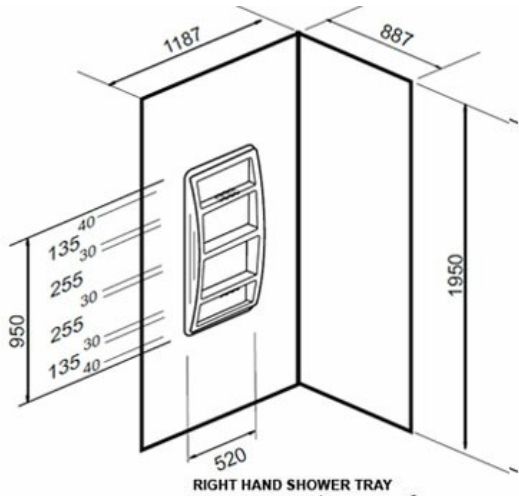

EVOLVE SHOWER SQUARE 1200X900 2 SIDED BLACK - MOULDED
WALL RIGHT

ELEMENTi

12006.13

\$2699

RIGHT HAND SHOWER TRAY

RIGHT HAND SHOWER TRAY

DOOR CAN BE INSTALLED SLIDING
EITHER WAY AND ON A LEFT OR RIGHT
HAND SHOWER TRAY

5

Guarantee

5 Year Guarantee on black finish

10

Guarantee

10 Year Guarantee

Safety Lip

A 5mm Safety Lip on the front edge of the tray, creates
more surface to silicone preventing leakage from under
the door or extrusion.

Weight Tested

Weight Tested to
200kg

Step into a new world of showering with the Evolve Overheight Enclosure. The European minimalist design of Evolve features our new smooth flat profile tray with integrated square waste and premium fittings to provide a luxurious shower experience.