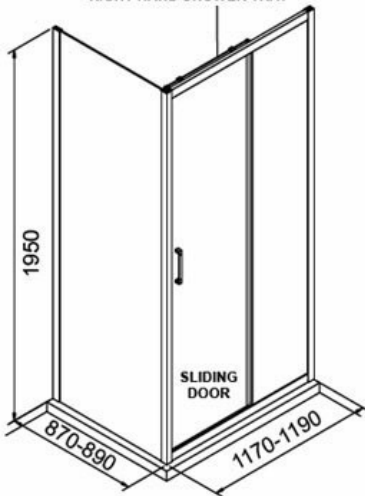

EVOLVE SHOWER SQUARE 1200X900 2 SIDED BLACK - MOULDED
WALL RIGHT

ELEMENTi

12006.13

\$2699

RIGHT HAND SHOWER TRAY

RIGHT HAND SHOWER TRAY

DOOR CAN BE INSTALLED SLIDING
EITHER WAY AND ON A LEFT OR RIGHT
HAND SHOWER TRAY

5

Guarantee

5 Year Guarantee on black finish

10

Guarantee

10 Year Guarantee

Safety Lip

A 5mm Safety Lip on the front edge of the tray, creates
more surface to silicone preventing leakage from under
the door or extrusion.

Weight Tested

Weight Tested to
200kg

Step into a new world of showering with the Evolve Overheight Enclosure. The European minimalist design of Evolve features our new smooth flat profile tray with integrated square waste and premium fittings to provide a luxurious shower experience.