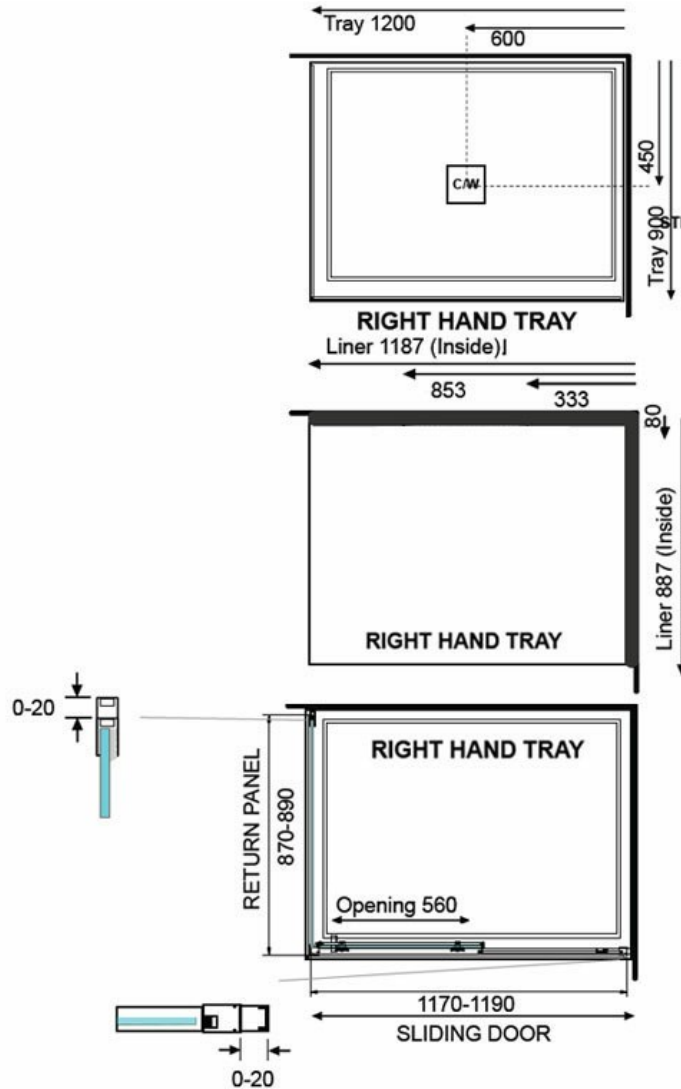

EVOLVE SHOWER SQUARE 1200X900 2 SIDED BLACK - MOULDED
WALL RIGHT

ELEMENTi

12006.13

\$2699

RIGHT HAND SHOWER TRAY

RIGHT HAND SHOWER TRAY

DOOR CAN BE INSTALLED SLIDING
EITHER WAY AND ON A LEFT OR RIGHT
HAND SHOWER TRAY

5

Guarantee

5 Year Guarantee on black finish

10

Guarantee

10 Year Guarantee

Safety Lip

A 5mm Safety Lip on the front edge of the tray, creates
more surface to silicone preventing leakage from under
the door or extrusion.

Weight Tested

Weight Tested to
200kg

Step into a new world of showering with the Evolve Overheight Enclosure. The European minimalist design of Evolve features our new smooth flat profile tray with integrated square waste and premium fittings to provide a luxurious shower experience.