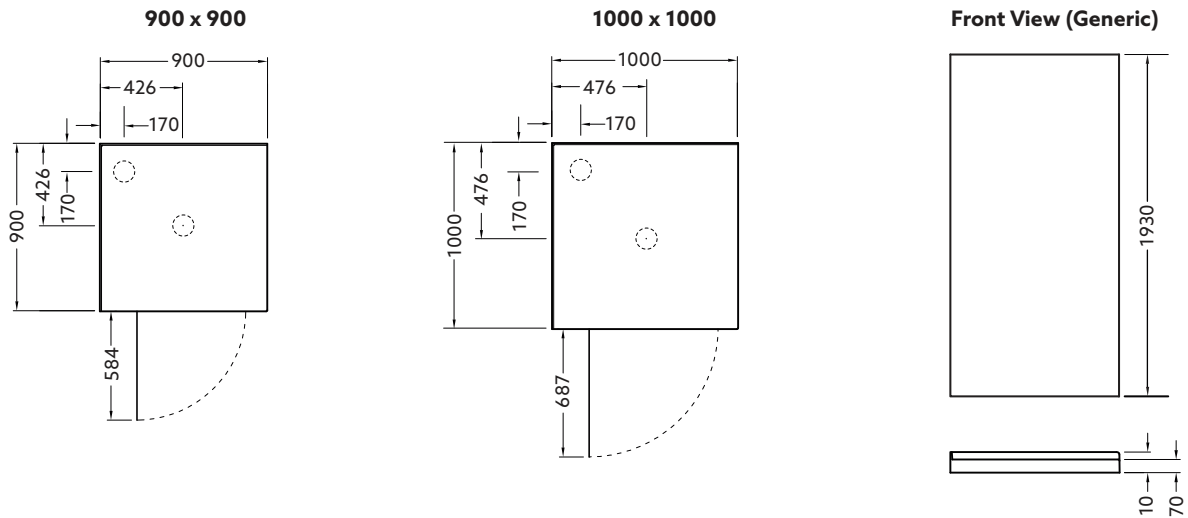

SHOWER ENCLOSURES

Ruby II Square Corner Shower with Low Profile Tray - 900X900mm, 1000X1000mm

The Ruby II Square Corner Shower is available in a range of sizes and wall options, with a choice of white or metallic frame finishes. The enclosure features a fully reversible door with 6mm toughened safety glass, protected by Englefield CleanLess® glass treatment. The Quick-Fit low profile tray features an ultra high 40mm upstand to enhance watertightness for long lasting performance.

Shower Options

Frame: White, Metallic.
Size: 900x900mm, 1000x1000mm.
Wall: Flat, Side Recessed or Corner Contour Plus.
Tray: Centre waste position.
Height: 2000mm (1930mm without tray).

Material/Finish

Frame - Powder coated aluminium (white).
 - Anodised aluminium (metallic).
 Wall - 2mm Duracryl acrylic.
 Tray - fibreglass reinforced acrylic.
 Glass door - 6mm toughened safety glass.
 (AS/NZS 2208 compliant) with Englefield CleanLess® glass treatment.

Note: Tapware and accessories illustrated in photography are not included

Product Codes

900 x 900mm	White Frame		Metallic Frame	
	Centre Waste	Rear Waste	Centre Waste	Rear Waste
Flat Wall	702313A-CFW-0	702313A-RFW-0	702313A-CFW-SHP	702313A-RFW-SHP
Corner Contour Plus Wall	702313A-CCW-0	702313A-RCW-0	702313A-CCW-SHP	702313A-RCW-SHP
Side Recessed Wall †	702313A-CRW-0	702313A-RCW-0	702313A-CRW-SHP	702313A-RRW-SHP