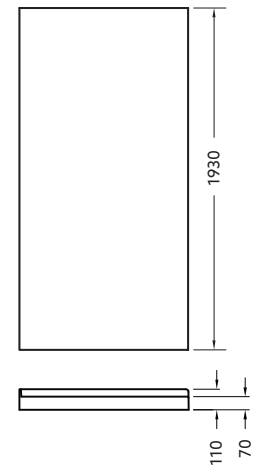

SHOWER ENCLOSURES

Valencia® Elite Square Corner Pivot Shower - 1000mm, 900mm

The Valencia Elite Square Pivot Shower combines exceptional performance with ease of installation. Beautifully engineered, this shower is available in a range of finishes, sizes and wall options. The enclosure features a fully reversible door boasting 6mm toughened safety glass with Englefield CleanLess® glass treatment. The Quick-Fit low profile tray features an ultra high 40mm upstand for maximum watertightness, ensuring long lasting performance.

Note: Tapware and accessories illustrated in photography are not included

Shower Options

Frame:** Black, White, Polished Silver, Satin Silver.

Size: 1000x1000mm, 900x900mm.

Wall: Corner Contour Plus, Side Recessed, Flat or Tile Option.

Tray: Centre or rear corner waste.

Height: 2000mm (1930mm without tray).

Frame - Powder coated aluminium (black, white).

- Anodised aluminium (polished silver, satin silver).

Wall - Duracryl acrylic.

Tray - Fibreglass reinforced acrylic.

Front View (Generic)

Product Codes

1000 x 1000mm	Black		White		Polished Silver		Satin Silver	
	Rear Waste	Centre Waste	Rear Waste	Centre Waste	Rear Waste	Centre Waste	Rear Waste	Centre Waste
Corner Contour Plus Wall	706740A-BL	706738A-BL	706740A-0	706738A-0	706740A-SHP	706738A-SHP	706740A-SS	706738A-SS
Flat Wall	706741A-BL	706739A-BL	706741A-0	706739A-0	706741A-SHP	706739A-SHP	706741A-SS	706739A-SS
Side Recessed Wall	706738A-RRW-BL	706738A-CRW-BL	706738A-RRW-0	706738A-CRW-0	706738A-RRW-SHP	706738A-CRW-SHP	706738A-RRW-SS	706738A-CRW-SS
Tile Wall	706811A-BL	706810A-BL	706811A-0	706810A-0	706811A-SHP	706810A-SHP	706811A-SS	706810A-SS