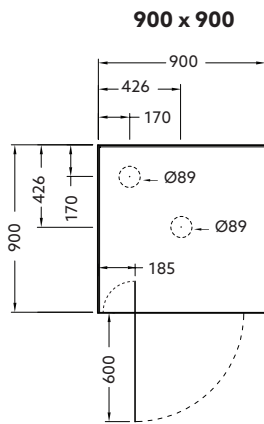

SHOWER ENCLOSURES

Valencia® Elite Square Corner Pivot Shower - 1000mm, 900mm

The Valencia Elite Square Pivot Shower combines exceptional performance with ease of installation. Beautifully engineered, this shower is available in a range of finishes, sizes and wall options. The enclosure features a fully reversible door boasting 6mm toughened safety glass with Englefield CleanLess® glass treatment. The Quick-Fit low profile tray features an ultra high 40mm upstand for maximum watertightness, ensuring long lasting performance.

Note: Tapware and accessories illustrated in photography are not included

Shower Options

Frame:** Black, White, Polished Silver, Satin Silver.

Size: 1000x1000mm, 900x900mm.

Wall: Corner Contour Plus, Side Recessed, Flat or Tile Option.

Tray: Centre or rear corner waste.

Height: 2000mm (1930mm without tray).

Frame - Powder coated aluminium (black, white).

- Anodised aluminium (polished silver, satin silver).

Wall - Duracryl acrylic.

Tray - Fibreglass reinforced acrylic.

Front View (Generic)

Product Codes

1000 x 1000mm	Black		White		Polished Silver		Satin Silver	
	Rear Waste	Centre Waste	Rear Waste	Centre Waste	Rear Waste	Centre Waste	Rear Waste	Centre Waste
Corner Contour Plus Wall	706740A-BL	706738A-BL	706740A-0	706738A-0	706740A-SHP	706738A-SHP	706740A-SS	706738A-SS
Flat Wall	706741A-BL	706739A-BL	706741A-0	706739A-0	706741A-SHP	706739A-SHP	706741A-SS	706739A-SS
Side Recessed Wall	706738A-RRW-BL	706738A-CRW-BL	706738A-RRW-0	706738A-CRW-0	706738A-RRW-SHP	706738A-CRW-SHP	706738A-RRW-SS	706738A-CRW-SS
Tile Wall	706811A-BL	706810A-BL	706811A-0	706810A-0	706811A-SHP	706810A-SHP	706811A-SS	706810A-SS