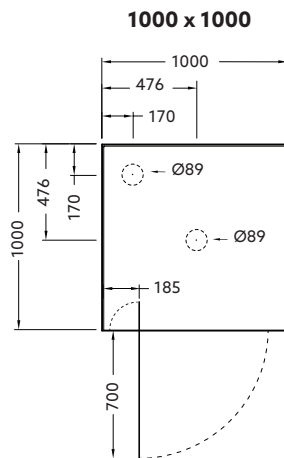

SHOWER ENCLOSURES

Valencia® Elite Square Corner Pivot Shower - 1000mm, 900mm

The Valencia Elite Square Pivot Shower combines exceptional performance with ease of installation. Beautifully engineered, this shower is available in a range of finishes, sizes and wall options. The enclosure features a fully reversible door boasting 6mm toughened safety glass with Englefield CleanLess® glass treatment. The Quick-Fit low profile tray features an ultra high 40mm upstand for maximum watertightness, ensuring long lasting performance.

Note: Tapware and accessories illustrated in photography are not included

Shower Options

Frame:** Black, White, Polished Silver, Satin Silver.

Size: 1000x1000mm, 900x900mm.

Wall: Corner Contour Plus, Side Recessed, Flat or Tile Option.

Tray: Centre or rear corner waste.

Height: 2000mm (1930mm without tray).

Frame - Powder coated aluminium (black, white).

- Anodised aluminium (polished silver, satin silver).

Wall - Duracryl acrylic.

Tray - Fibreglass reinforced acrylic.

Front View (Generic)

Product Codes

1000 x 1000mm	Black		White		Polished Silver		Satin Silver	
	Rear Waste	Centre Waste	Rear Waste	Centre Waste	Rear Waste	Centre Waste	Rear Waste	Centre Waste
Corner Contour Plus Wall	706740A-BL	706738A-BL	706740A-0	706738A-0	706740A-SHP	706738A-SHP	706740A-SS	706738A-SS
Flat Wall	706741A-BL	706739A-BL	706741A-0	706739A-0	706741A-SHP	706739A-SHP	706741A-SS	706739A-SS
Side Recessed Wall	706738A-RRW-BL	706738A-CRW-BL	706738A-RRW-0	706738A-CRW-0	706738A-RRW-SHP	706738A-CRW-SHP	706738A-RRW-SS	706738A-CRW-SS
Tile Wall	706811A-BL	706810A-BL	706811A-0	706810A-0	706811A-SHP	706810A-SHP	706811A-SS	706810A-SS