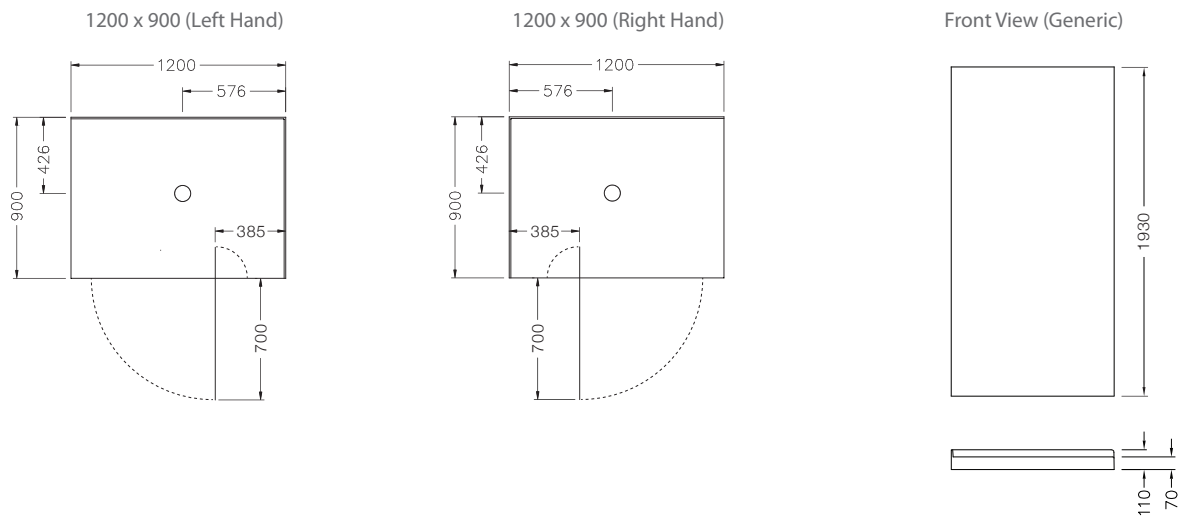

Valencia™ Elite Square Corner Pivot Shower - 1200 x 900mm

The Valencia Elite 1200mm Corner Pivot Shower combines exceptional performance with ease of installation. Beautifully engineered, this shower is available in a range of finishes and wall options. The enclosure features a fully reversible door boasting 6mm toughened safety glass with Englefield CleanLess® glass treatment. The Quick-Fit low profile tray features an ultra high 40mm upstand for maximum watertightness, ensuring long lasting performance.

Note: Tapware and accessories illustrated in photography are not included

Shower Options

Frame: White, Black, Polished Silver, Satin Silver.
Size: 1200x900mm.
Wall: Corner Contour Plus, Side Recessed, Flat or Tile Option.
Tray: Centre waste.
Height: 2000mm (1930mm without tray).

Optional Accessories

Hi-Flow Waste Outlet.

*Black Easy Clean Trap provided with black frame showers

Product Codes

1200 x 900mm	White		Polished Silver		Satin Silver		Black	
	LH	RH	LH	RH	LH	RH	LH	RH
Corner Contour Plus Wall	706735A-0	706734A-0	706735A-SHP	706734A-SHP	706735A-SS	706734A-SS	706735A-BL	706734A-BL
Flat Wall	706737A-0	706736A-0	706737A-SHP	706736A-SHP	706737A-SS	706736A-SS	706737A-BL	706736A-BL
Side Recessed Wall ¶	706735A-CRW-0	706734A-CRW-0	706735A-CRW-SHP	706734A-CRW-SHP	706735A-CRW-SS	706734A-CRW-SS	706735A-CRW-BL	706734A-CRW-BL
Tile Wall	706809A-0	706808A-0	706809A-SHP	706808A-SHP	706809A-SS	706808A-SS	706809A-BL	706808A-BL

Note: ¶ For Side Recessed walls the recessed feature will be on the 1200mm leg. The enclosure needs to be ordered as components to have the feature on the 900mm leg. Acrylic wall liner part number: 705030A-0.