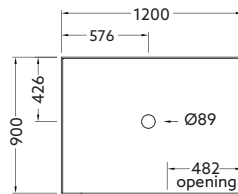

Shower Options

Frame:** Black, White, Polished Silver, Satin Silver.
Size: 1200x900mm.
Wall: Corner Contour, Side Recessed, Flat or Tile Option.
Tray: Centre waste.
Height: 2000mm (1930mm without tray).

1200 x 900 (Left Hand)

1200 x 900 (Right Hand)

Front View (Generic)

Note: ¶ For 1200 x 900 Side Recessed walls the standard location of the recessed feature will be on the 1200mm leg. For enclosure 900 x 1200, with non standard location of recessed feature on the 900mm leg, needs to be ordered as components. Acrylic wall liner part number: 705030A-0.

Product Codes:

1200 x 900mm	White		Polished Silver		Satin Silver		Black	
	LH	RH	LH	RH	LH	RH	LH	RH
Corner Contour Plus Wall	706796A-0	706797A-0	706796A-SHP	706797A-SHP	706796A-SS	706797A-SS	706796A-BL	706797A-BL
Flat Wall	706798A-0	706799A-0	706798A-SHP	706799A-SHP	706798A-SS	706799A-SS	706798A-BL	706799A-BL
Side Recessed Wall	706796A-CRW-0	706797A-CRW-0	706796A-CRW-SHP	706797A-CRW-SHP	706796A-CRW-SS	706797A-CRW-SS	706796A-CRW-BL	706797A-CRW-BL
Tile Wall	706839A-0	706840A-0	706839A-SHP	706840A-SHP	706839A-SS	706840A-SS	706839A-BL	706840A-BL