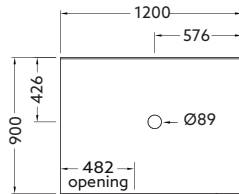

Shower Options

Frame:** Black, White, Polished Silver, Satin Silver.
Size: 1200x900mm.
Wall: Corner Contour, Side Recessed, Flat or Tile Option.
Tray: Centre waste.
Height: 2000mm (1930mm without tray).

1200 x 900 (Left Hand)

1200 x 900 (Right Hand)

Front View (Generic)

Note: ¶ For 1200 x 900 Side Recessed walls the standard location of the recessed feature will be on the 1200mm leg. For enclosure 900 x 1200, with non standard location of recessed feature on the 900mm leg, needs to be ordered as components. Acrylic wall liner part number: 705030A-0.

Product Codes:

1200 x 900mm	White		Polished Silver		Satin Silver		Black	
	LH	RH	LH	RH	LH	RH	LH	RH
Corner Contour Plus Wall	706796A-0	706797A-0	706796A-SHP	706797A-SHP	706796A-SS	706797A-SS	706796A-BL	706797A-BL
Flat Wall	706798A-0	706799A-0	706798A-SHP	706799A-SHP	706798A-SS	706799A-SS	706798A-BL	706799A-BL
Side Recessed Wall	706796A-CRW-0	706797A-CRW-0	706796A-CRW-SHP	706797A-CRW-SHP	706796A-CRW-SS	706797A-CRW-SS	706796A-CRW-BL	706797A-CRW-BL
Tile Wall	706839A-0	706840A-0	706839A-SHP	706840A-SHP	706839A-SS	706840A-SS	706839A-BL	706840A-BL