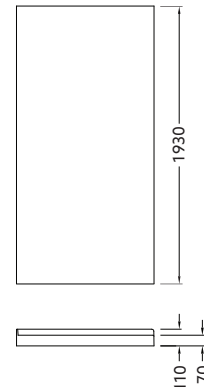

Shower Options

Frame:** Black, White, Polished Silver, Satin Silver.
Size: 1200x900mm.
Wall: Corner Contour, Side Recessed, Flat or Tile Option.
Tray: Centre waste.
Height: 2000mm (1930mm without tray).

1200 x 900 (Left Hand)

1200 x 900 (Right Hand)

Front View (Generic)

Note: ¶ For 1200 x 900 Side Recessed walls the standard location of the recessed feature will be on the 1200mm leg. For enclosure 900 x 1200, with non standard location of recessed feature on the 900mm leg, needs to be ordered as components. Acrylic wall liner part number: 705030A-0.

Product Codes:

1200 x 900mm	White		Polished Silver		Satin Silver		Black	
	LH	RH	LH	RH	LH	RH	LH	RH
Corner Contour Plus Wall	706796A-0	706797A-0	706796A-SHP	706797A-SHP	706796A-SS	706797A-SS	706796A-BL	706797A-BL
Flat Wall	706798A-0	706799A-0	706798A-SHP	706799A-SHP	706798A-SS	706799A-SS	706798A-BL	706799A-BL
Side Recessed Wall	706796A-CRW-0	706797A-CRW-0	706796A-CRW-SHP	706797A-CRW-SHP	706796A-CRW-SS	706797A-CRW-SS	706796A-CRW-BL	706797A-CRW-BL
Tile Wall	706839A-0	706840A-0	706839A-SHP	706840A-SHP	706839A-SS	706840A-SS	706839A-BL	706840A-BL

900 x 1200mm	White		Polished Silver		Satin Silver		Black	
	Left Hand	Right Hand	Left Hand	Right Hand	Left Hand	Right Hand	Left Hand	Right Hand
Return Wall 1200mm	23448A-0	23448A-0	23448A-SHP	23448A-SHP	23448A-SS	23448A-SS	23448A-BL	23448A-BL
SQ SLD Door	706733A-0	706733A-0	706733A-SHP	706733A-SHP	706733A-SS	706733A-SS	706733A-BL	706733A-BL
Side Recessed Wall ¶	705030A-0	705030A-0	705030A-0	705030A-0	705030A-0	705030A-0	705030A-0	705030A-0
QF Low Tray 12x9 CW	72550A-0	72551A-0	72550A-0	72551A-0	72550A-0	72551A-0	72550A-0	72551A-0
Adhesive Pack	16520A-0	16520A-0	16521A-SHP	16521A-SHP	16521A-SHP	16521A-SHP	16521A-SHP	16521A-SHP
Easy-Clean trap 40mm-CP	A0629-CP	A0629-CP	A0629-CP	A0629-CP	A0629-CP	A0629-CP	A0629-AS-0	A0629-AS-0