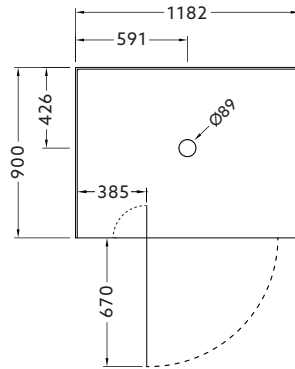

SHOWER ENCLOSURES

Valencia® Elite Alcove Pivot Shower - 1200mm

The Valencia Elite 1200mm Alcove Pivot Shower combines exceptional performance with ease of installation. Beautifully engineered, this shower is available in a range of finishes and wall options. The enclosure features a fully reversible door boasting 6mm toughened safety glass with Englefield CleanLess® glass treatment. The Quick-Fit low profile tray features an ultra high 40mm upstand for maximum watertightness, ensuring long lasting performance.

Shower Options	<p>Frame**: Black, White, Polished Silver, Satin Silver. Size: 1200x900mm. Wall: Corner Contour Plus, Side Recessed, Flat or Tile Option. Tray: Centre waste. Height: 2000mm (1930mm without tray).</p>
Material/Finish	<p>Frame - Powder coated aluminium (white, black). -Anodised aluminium (polished silver, satin silver). Wall - Duracryl acrylic. Tray - fibreglass reinforced acrylic. Glass door - 6mm toughened safety glass. (AS/NZS 2208 compliant) with Englefield CleanLess® glass treatment.</p>
Included Components	<p>Valencia Elite Door. Flat or moulded wall. (NOTE: Tile option does not include acrylic wall or tiles). Hi-Flow Waste DN40 Outlet. Acrylic wall finishing strips. Quick-Fit Low Profile Tray. Chrome* Easy Clean DN40 Trap (NZ) or Hi-Flow DN50 Waste (Aus). Adhesive and Sealant pack (NZ only).</p>
Optional Accessories	<p>Hi-Flow Waste DN40 Outlet.</p>

*Black Easy Clean Trap provided with black frame showers

1200 x 900

Front View (Generic)

Product Codes

1200 x 900mm	White Centre Waste	Polished Silver Centre Waste	Satin Silver Centre Waste	Black Centre Waste
Corner Contour Plus Wall	706754A-0	706754A-SHP	706754A-SS	706754A-BL
Flat Wall	706755A-0	706755A-SHP	706755A-SS	706755A-BL
Side Recessed Wall ¶	706754A-3CRW-0	706754A-3CRW-SHP	706754A-3CRW-SS	706754A-3CRW-BL
Tile Wall	706818A-0	706818A-SHP	706818A-SS	706818A-BL

Australia

 englefield.co.nz

All measurements shown are in millimetres.
 Sizes are approximate.

March 2023
 1381755-A04-C