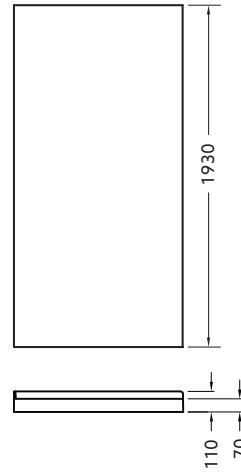

SHOWER ENCLOSURES

Valencia® Elite Alcove Pivot Shower - 1200mm

The Valencia Elite 1200mm Alcove Pivot Shower combines exceptional performance with ease of installation. Beautifully engineered, this shower is available in a range of finishes and wall options. The enclosure features a fully reversible door boasting 6mm toughened safety glass with Englefield CleanLess® glass treatment. The Quick-Fit low profile tray features an ultra high 40mm upstand for maximum watertightness, ensuring long lasting performance.

Shower Options	<p>Frame**: Black, White, Polished Silver, Satin Silver. Size: 1200x900mm. Wall: Corner Contour Plus, Side Recessed, Flat or Tile Option. Tray: Centre waste. Height: 2000mm (1930mm without tray).</p>
Material/Finish	<p>Frame - Powder coated aluminium (white, black). -Anodised aluminium (polished silver, satin silver). Wall - Duracryl acrylic. Tray - fibreglass reinforced acrylic. Glass door - 6mm toughened safety glass. (AS/NZS 2208 compliant) with Englefield CleanLess® glass treatment.</p>
Included Components	<p>Valencia Elite Door. Flat or moulded wall. (NOTE: Tile option does not include acrylic wall or tiles). Hi-Flow Waste DN40 Outlet. Acrylic wall finishing strips. Quick-Fit Low Profile Tray. Chrome* Easy Clean DN40 Trap (NZ) or Hi-Flow DN50 Waste (Aus). Adhesive and Sealant pack (NZ only).</p>
Optional Accessories	<p>Hi-Flow Waste DN40 Outlet.</p>

*Black Easy Clean Trap provided with black frame showers

1200 x 900

Front View (Generic)

Product Codes

1200 x 900mm	White Centre Waste	Polished Silver Centre Waste	Satin Silver Centre Waste	Black Centre Waste
Corner Contour Plus Wall	706754A-0	706754A-SHP	706754A-SS	706754A-BL
Flat Wall	706755A-0	706755A-SHP	706755A-SS	706755A-BL
Side Recessed Wall ¶	706754A-3CRW-0	706754A-3CRW-SHP	706754A-3CRW-SS	706754A-3CRW-BL
Tile Wall	706818A-0	706818A-SHP	706818A-SS	706818A-BL

Australia

 englefield.co.nz

All measurements shown are in millimetres.
 Sizes are approximate.

March 2023
 1381755-A04-C