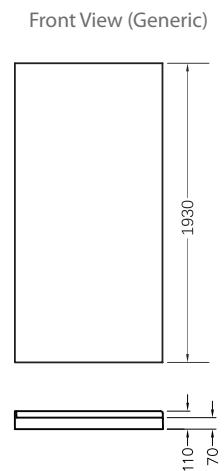

**Ruby II Round Sliding Shower with Low Profile Tray - 1000mm, 900mm**

The Ruby II Round Sliding Shower is available in a range of sizes and wall options, with a choice of satin or white frame finishes. The enclosure features a double sliding door with 6mm toughened safety glass, protected by Englefield CleanLess® glass treatment. The Quick-Fit low profile tray features an ultra high 40mm upstand to enhance watertightness for long lasting performance.

Note: Tapware and accessories illustrated in photography are not included

**Shower Options**

**Frame:** White or Satin.  
**Size:** 1000mm x 1000mm, 900mm x 900mm.  
**Wall:** Flat, Side Recessed or Corner Contour Plus (4 shelves).  
**Tray:** Centre waste position.  
**Height:** 2000mm (1930mm without tray).

**Material/Finish**

Frame - aluminium (White - powder coated, Satin - anodised).  
 Wall - 2mm thick Duracryl acrylic.  
 Tray - fibreglass reinforced acrylic.  
 Glass door - 6mm toughened safety glass (AS/NZS 2208 compliant), Englefield CleanLess® treatment.

**Optional Accessories**

Corner Contour Plus Premium Shelf Kit with Mirror (White: 24692A-0, Black: 24692A-BL).

**Product Codes**

900x900mm	White	Satin
Flat Wall	707590A-0	707590A-SS
Corner Contour Plus Four Shelf Wall	702316A-0	702316A-SS
Side Recessed Wall	702316A-CRW-0	702316A-CRW-SS