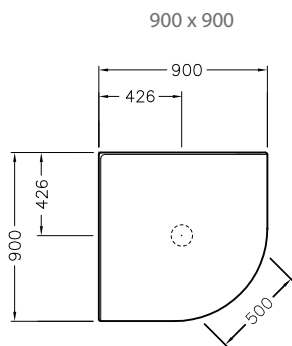

**Ruby II Round Sliding Shower with Low Profile Tray - 1000mm, 900mm**

The Ruby II Round Sliding Shower is available in a range of sizes and wall options, with a choice of satin or white frame finishes. The enclosure features a double sliding door with 6mm toughened safety glass, protected by Englefield CleanLess® glass treatment. The Quick-Fit low profile tray features an ultra high 40mm upstand to enhance watertightness for long lasting performance.

Note: Tapware and accessories illustrated in photography are not included

**Shower Options**

**Frame:** White or Satin.  
**Size:** 1000mm x 1000mm, 900mm x 900mm.  
**Wall:** Flat, Side Recessed or Corner Contour Plus (4 shelves).  
**Tray:** Centre waste position.  
**Height:** 2000mm (1930mm without tray).

**Optional Accessories**

Corner Contour Plus Premium Shelf Kit with Mirror (White: 24692A-0, Black: 24692A-BL).

**Product Codes**

900x900mm	White	Satin
Flat Wall	707590A-0	707590A-SS
Corner Contour Plus Four Shelf Wall	702316A-0	702316A-SS
Side Recessed Wall	702316A-CRW-0	702316A-CRW-SS

1000x1000mm	White	Satin
Flat Wall	707588A-0	707588A-SS
Corner Contour Plus Four Shelf Wall	702310A-0	702310A-SS
Side Recessed Wall	702310A-CRW-0	702310A-CRW-SS