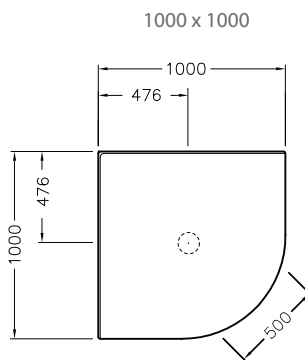

**Ruby II Round Sliding Shower with Low Profile Tray - 1000mm, 900mm**

The Ruby II Round Sliding Shower is available in a range of sizes and wall options, with a choice of satin or white frame finishes. The enclosure features a double sliding door with 6mm toughened safety glass, protected by Englefield CleanLess® glass treatment. The Quick-Fit low profile tray features an ultra high 40mm upstand to enhance watertightness for long lasting performance.

Note: Tapware and accessories illustrated in photography are not included

**Shower Options**

**Frame:** White or Satin.  
**Size:** 1000mm x 1000mm, 900mm x 900mm.  
**Wall:** Flat, Side Recessed or Corner Contour Plus (4 shelves).  
**Tray:** Centre waste position.  
**Height:** 2000mm (1930mm without tray).

**Optional Accessories**

Corner Contour Plus Premium Shelf Kit with Mirror (White: 24692A-0, Black: 24692A-BL).

**Product Codes**

900x900mm	White	Satin
Flat Wall	707590A-0	707590A-SS
Corner Contour Plus Four Shelf Wall	702316A-0	702316A-SS
Side Recessed Wall	702316A-CRW-0	702316A-CRW-SS

1000x1000mm	White	Satin
Flat Wall	707588A-0	707588A-SS
Corner Contour Plus Four Shelf Wall	702310A-0	702310A-SS
Side Recessed Wall	702310A-CRW-0	702310A-CRW-SS