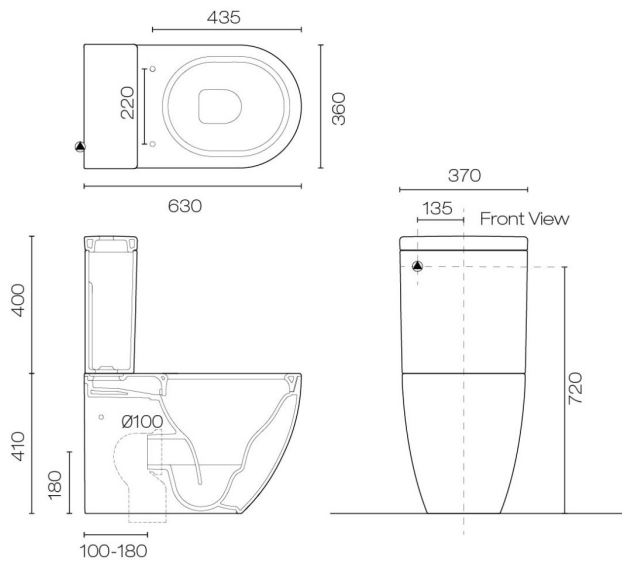

## Sfera Rimless Back To Wall Toilet Suite White Slim Seat

Code: MPSFRSL

▲ Water Inlet

<b>Brand</b>	Catalano
<b>Designer</b>	Catalano Design Centre (CDC)
<b>Origin</b>	Italy
<b>Colour</b>	White
<b>Finish</b>	Gloss
<b>Colour</b>	White
<b>Type</b>	Toilet Suites
<b>Installation</b>	Back To Wall
<b>WELS Rating</b>	4 Star
<b>Width (mm)</b>	350
<b>Depth (mm)</b>	630
<b>Warranty</b>	Toilet Pan: 15 Years. Toilet Seat: 2 Years
<b>Toilet Seat</b>	Soft Close / Quick Release
<b>Includes Seat</b>	Yes
<b>Trap Options</b>	S or P Trap
<b>Material</b>	Ceramic
<b>Notes</b>	Features 99.9% antibacterial glazing
<b>Other Information</b>	Cataglaze+ silver titanium premium glazing.

## Sfera Rimless Back To Wall Toilet Suite White Slim Seat

**Code:** MPSFRSL