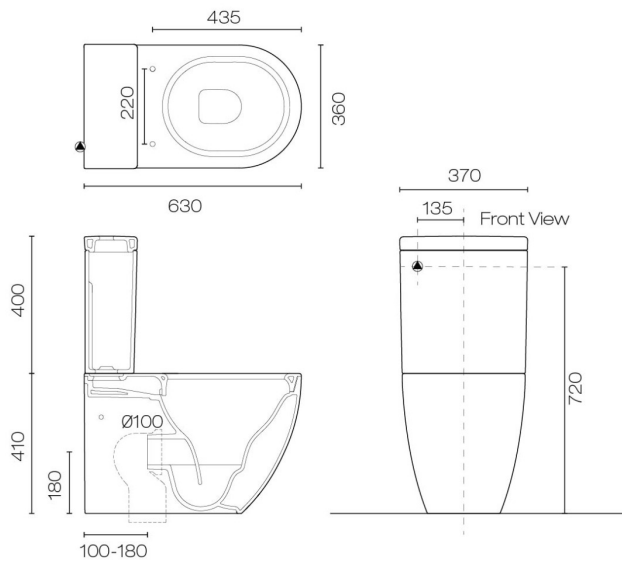

## Sfera Rimless Back To Wall Toilet Suite Matt White

**Code:** MPSFRSL.BM

▲ Water Inlet

<b>Brand</b>	Catalano
<b>Designer</b>	Catalano Design Centre (CDC)
<b>Origin</b>	Italy
<b>Colour</b>	White
<b>Finish</b>	Matt
<b>Colour</b>	White
<b>Type</b>	Toilet Suites
<b>Installation</b>	Back To Wall
<b>WELS Rating</b>	4 Star
<b>Width (mm)</b>	350
<b>Depth (mm)</b>	630
<b>Warranty</b>	Toilet Pan: 15 Years. Toilet Seat: 2 Years
<b>Toilet Seat</b>	Soft Close / Quick Release
<b>Includes Seat</b>	Yes
<b>Trap Options</b>	S or P Trap
<b>Material</b>	Ceramic
<b>Notes</b>	Features 99.9% antibacterial glazing
<b>Other Information</b>	Cataglaze+ silver titanium premium glazing.

## Sfera Rimless Back To Wall Toilet Suite Matt White

**Code:** MPSFRSL.BM