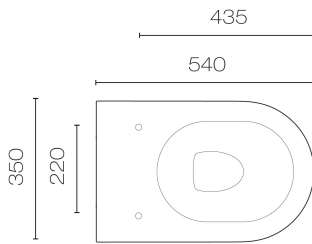

## Sfera Rimless Floor Mount Toilet Matt Cement

Code: VPS54RSL.CS

<b>Brand</b>	Catalano
<b>Designer</b>	Catalano Design Centre (CDC)
<b>Origin</b>	Italy
<b>Colour</b>	Cement
<b>Finish</b>	Matt
<b>Colour</b>	Grey
<b>Type</b>	Floor Mount Toilets
<b>Installation</b>	Floor Mount. For an Installation Video <a href="#">Click here</a>
<b>Includes Cistern</b>	No
<b>WELS Rating</b>	4 Star
<b>Width (mm)</b>	350
<b>Depth (mm)</b>	540
<b>Pan Height</b>	410mm
<b>Warranty</b>	Toilet Pan: 15 Years. Toilet Seat: 2 Years
<b>Toilet Seat</b>	Soft Close / Quick Release
<b>Includes Seat</b>	Yes
<b>Trap Options</b>	S or P Trap
<b>Material</b>	Ceramic
<b>Notes</b>	Features 99.9% antibacterial glazing
<b>Other Information</b>	Newflush water vortex for an optimised, quieter flush. Rimless pan design offers ease of cleaning and superior hygiene. Unique concealed fixing system. CATAgaze bacteria-proof life-time glazing