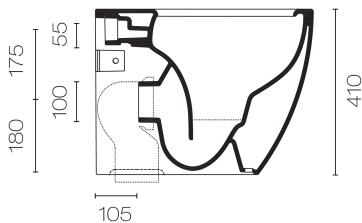

## Sfera Rimless Floor Mount Toilet Matt Cement

Code: VPS54RSL.CS

<b>Brand</b>	Catalano
<b>Designer</b>	Catalano Design Centre (CDC)
<b>Origin</b>	Italy
<b>Colour</b>	Cement
<b>Finish</b>	Matt
<b>Colour</b>	Grey
<b>Type</b>	Floor Mount Toilets
<b>Installation</b>	Floor Mount. For an Installation Video <a href="#">Click here</a>
<b>Includes Cistern</b>	No
<b>WELS Rating</b>	4 Star
<b>Width (mm)</b>	350
<b>Depth (mm)</b>	540
<b>Pan Height</b>	410mm
<b>Warranty</b>	Toilet Pan: 15 Years. Toilet Seat: 2 Years
<b>Toilet Seat</b>	Soft Close / Quick Release
<b>Includes Seat</b>	Yes
<b>Trap Options</b>	S or P Trap
<b>Material</b>	Ceramic
<b>Notes</b>	Features 99.9% antibacterial glazing
<b>Other Information</b>	Newflush water vortex for an optimised, quieter flush. Rimless pan design offers ease of cleaning and superior hygiene. Unique concealed fixing system. CATAgaze bacteria-proof life-time glazing