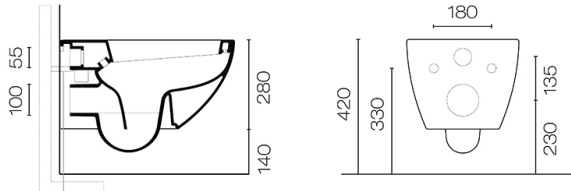

## Sfera Rimless Wall Hung Toilet With Slim Seat

Code: VSF54RSL

TO BE FIXED EXCLUSIVELY ON M12 BARS

<b>Brand</b>	Catalano
<b>Designer</b>	Catalano Design Centre (CDC)
<b>Origin</b>	Italy
<b>Colour</b>	White
<b>Finish</b>	Gloss
<b>Colour</b>	White
<b>Type</b>	Wall Hung Toilets
<b>Installation</b>	Wall Hung
<b>Includes Cistern</b>	No
<b>WELS Rating</b>	4 Star
<b>Width (mm)</b>	350
<b>Depth (mm)</b>	545
<b>Pan Height</b>	Adjustable on wall hung pan frame
<b>Warranty</b>	Toilet Pan: 15 Years. Toilet Seat: 2 Years
<b>Toilet Seat</b>	Soft Close / Quick Release
<b>Includes Seat</b>	Yes
<b>Trap Options</b>	P Trap Only
<b>Material</b>	Ceramic
<b>Notes</b>	Features 99.9% antibacterial glazing
<b>Other Information</b>	Newflush water vortex for an optimised, quieter flush. Rimless pan design offers ease of cleaning and superior hygiene. Unique concealed fixing system. CATAgaze bacteria-proof life-time glazing