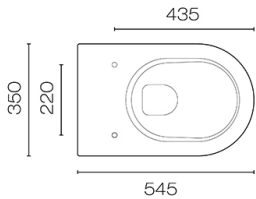

## Sfera Rimless Wall Hung Toilet With Slim Seat

Code: VSF54RSL

TO BE FIXED EXCLUSIVELY ON M12 BARS

<b>Brand</b>	Catalano
<b>Designer</b>	Catalano Design Centre (CDC)
<b>Origin</b>	Italy
<b>Colour</b>	White
<b>Finish</b>	Gloss
<b>Colour</b>	White
<b>Type</b>	Wall Hung Toilets
<b>Installation</b>	Wall Hung
<b>Includes Cistern</b>	No
<b>WELS Rating</b>	4 Star
<b>Width (mm)</b>	350
<b>Depth (mm)</b>	545
<b>Pan Height</b>	Adjustable on wall hung pan frame
<b>Warranty</b>	Toilet Pan: 15 Years. Toilet Seat: 2 Years
<b>Toilet Seat</b>	Soft Close / Quick Release
<b>Includes Seat</b>	Yes
<b>Trap Options</b>	P Trap Only
<b>Material</b>	Ceramic
<b>Notes</b>	Features 99.9% antibacterial glazing
<b>Other Information</b>	Newflush water vortex for an optimised, quieter flush. Rimless pan design offers ease of cleaning and superior hygiene. Unique concealed fixing system. CATAgaze bacteria-proof life-time glazing