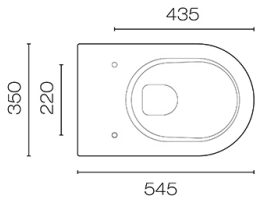

Sfera Rimless Wall Hung Toilet With Thick Seat

Code: VSF54RST

TO BE FIXED EXCLUSIVELY ON M12 BARS

Brand	Catalano
Designer	Catalano Design Centre (CDC)
Origin	Italy
Colour	White
Finish	Gloss
Colour	White
Type	Wall Hung Toilets
Installation	Wall Hung. For an Installation Video Click here
Includes Cistern	No
WELS Rating	4 Star
Width (mm)	350
Depth (mm)	545
Pan Height	Adjustable on wall hung pan frame
Warranty	Toilet Pan: 15 Years. Toilet Seat: 2 Years
Toilet Seat	Soft Close / Quick Release
Includes Seat	Yes
Trap Options	P Trap Only
Material	Ceramic
Notes	Features 99.9% antibacterial glazing
Other Information	Newflush water vortex for an optimised, quieter flush. Rimless pan design offers ease of cleaning and superior hygiene. Unique concealed fixing system. CATAgaze bacteria-proof life-time glazing

Scan to View Product Online

Sfera Rimless Wall Hung Toilet With Thick Seat

Code: VSF54RST

Building Product Information Requirements (BPIR)

Manufacturer	Plumblin
Building Code Clauses	G1 (Personal Hygiene) Performance Clause G1.3.2 / G13 (Foul Water) Performance Clause G13.3.1 / B2 (Durability) B2.3.1 (c)
Compliance Evidence	Clauses relating to this product are aimed at the installer. Please find comprehensive installation instructions on the product information page. The product is designed to enable the installer to comply with the building code. The product complies with the clause B2 (Durability) B2.3.1 (c).
Condition of Use	For use in residential and commercial applications. Must be installed by a registered plumber or suitably qualified tradesperson and as per the installation instructions.
Version no.	1.0
Subject to a Warning	No