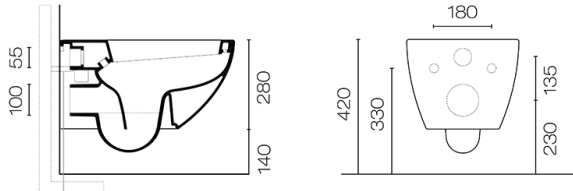

Sfera Rimless Wall Hung Toilet With Thick Seat

Code: VSF54RST

TO BE FIXED EXCLUSIVELY ON M12 BARS

Brand	Catalano
Designer	Catalano Design Centre (CDC)
Origin	Italy
Colour	White
Finish	Gloss
Colour	White
Type	Wall Hung Toilets
Installation	Wall Hung. For an Installation Video Click here
Includes Cistern	No
WELS Rating	4 Star
Width (mm)	350
Depth (mm)	545
Pan Height	Adjustable on wall hung pan frame
Warranty	Toilet Pan: 15 Years. Toilet Seat: 2 Years
Toilet Seat	Soft Close / Quick Release
Includes Seat	Yes
Trap Options	P Trap Only
Material	Ceramic
Notes	Features 99.9% antibacterial glazing
Other Information	Newflush water vortex for an optimised, quieter flush. Rimless pan design offers ease of cleaning and superior hygiene. Unique concealed fixing system. CATAgaze bacteria-proof life-time glazing

Scan to View Product Online

Sfera Rimless Wall Hung Toilet With Thick Seat

Code: VSF54RST

Building Product Information Requirements (BPIR)

Manufacturer	Plumblin
Building Code Clauses	G1 (Personal Hygiene) Performance Clause G1.3.2 / G13 (Foul Water) Performance Clause G13.3.1 / B2 (Durability) B2.3.1 (c)
Compliance Evidence	Clauses relating to this product are aimed at the installer. Please find comprehensive installation instructions on the product information page. The product is designed to enable the installer to comply with the building code. The product complies with the clause B2 (Durability) B2.3.1 (c).
Condition of Use	For use in residential and commercial applications. Must be installed by a registered plumber or suitably qualified tradesperson and as per the installation instructions.
Version no.	1.0
Subject to a Warning	No