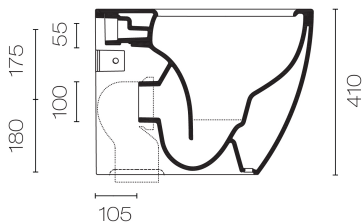

Sfera Rimless Floor Mount Toilet Matt White

Code: VPS54RSL.BM

Brand	Catalano
Designer	Catalano Design Centre (CDC)
Origin	Italy
Colour	White
Finish	Matt
Colour	White
Type	Floor Mount Toilets
Installation	Floor Mount. For an Installation Video Click here
Includes Cistern	No
WELS Rating	4 Star
Width (mm)	350
Depth (mm)	540
Pan Height	410mm
Warranty	Toilet Pan: 15 Years. Toilet Seat: 2 Years
Toilet Seat	Soft Close / Quick Release
Includes Seat	Yes
Trap Options	S or P Trap
Material	Ceramic
Notes	Features 99.9% antibacterial glazing
Other Information	Newflush water vortex for an optimised, quieter flush. Rimless pan design offers ease of cleaning and superior hygiene. Unique concealed fixing system. CATAgaze bacteria-proof life-time glazing

Scan to View
Product Online

Sfera Rimless Floor Mount Toilet Matt White

Code: VPS54RSL.BM

Building Product Information Requirements (BPIR)

Manufacturer	Plumblin
Building Code Clauses	G1 (Personal Hygiene) Performance Clause G1.3.2 / G13 (Foul Water) Performance Clause G13.3.1 / B2 (Durability) B2.3.1 (c)
Compliance Evidence	Clauses relating to this product are aimed at the installer. Please find comprehensive installation instructions on the product information page. The product is designed to enable the installer to comply with the building code. The product complies with the clause B2 (Durability) B2.3.1 (c).
Condition of Use	For use in residential and commercial applications. Must be installed by a registered plumber or suitably qualified tradesperson and as per the installation instructions.
Version no.	1.0
Subject to a Warning	No