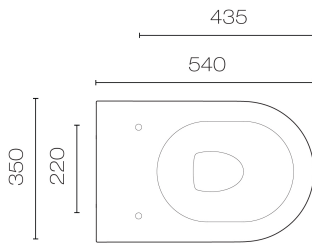

Sfera Rimless Floor Mount Toilet Matt White

Code: VPS54RSL.BM

Brand	Catalano
Designer	Catalano Design Centre (CDC)
Origin	Italy
Colour	White
Finish	Matt
Colour	White
Type	Floor Mount Toilets
Installation	Floor Mount. For an Installation Video Click here
Includes Cistern	No
WELS Rating	4 Star
Width (mm)	350
Depth (mm)	540
Pan Height	410mm
Warranty	Toilet Pan: 15 Years. Toilet Seat: 2 Years
Toilet Seat	Soft Close / Quick Release
Includes Seat	Yes
Trap Options	S or P Trap
Material	Ceramic
Notes	Features 99.9% antibacterial glazing
Other Information	Newflush water vortex for an optimised, quieter flush. Rimless pan design offers ease of cleaning and superior hygiene. Unique concealed fixing system. CATAgaze bacteria-proof life-time glazing

Scan to View
Product Online

Sfera Rimless Floor Mount Toilet Matt White

Code: VPS54RSL.BM

Building Product Information Requirements (BPIR)

Manufacturer	Plumblin
Building Code Clauses	G1 (Personal Hygiene) Performance Clause G1.3.2 / G13 (Foul Water) Performance Clause G13.3.1 / B2 (Durability) B2.3.1 (c)
Compliance Evidence	Clauses relating to this product are aimed at the installer. Please find comprehensive installation instructions on the product information page. The product is designed to enable the installer to comply with the building code. The product complies with the clause B2 (Durability) B2.3.1 (c).
Condition of Use	For use in residential and commercial applications. Must be installed by a registered plumber or suitably qualified tradesperson and as per the installation instructions.
Version no.	1.0
Subject to a Warning	No