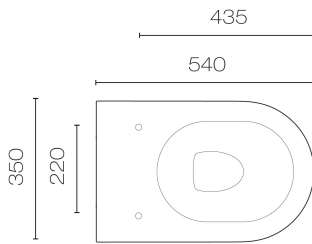

Sfera Rimless Floor Mount Toilet Matt Black

Code: VPS54RSL.NS

| | |
|--------------------------|---|
| Brand | Catalano |
| Designer | Catalano Design Centre (CDC) |
| Origin | Italy |
| Colour | Black |
| Finish | Matt |
| Colour | Black |
| Type | Floor Mount Toilets |
| Installation | Floor Mount. For an Installation Video Click here |
| Includes Cistern | No |
| WELS Rating | 4 Star |
| Width (mm) | 350 |
| Depth (mm) | 540 |
| Pan Height | 410mm |
| Warranty | Toilet Pan: 15 Years. Toilet Seat: 2 Years |
| Toilet Seat | Soft Close / Quick Release |
| Includes Seat | Yes |
| Trap Options | S or P Trap |
| Material | Ceramic |
| Notes | Features 99.9% antibacterial glazing |
| Other Information | Newflush water vortex for an optimised, quieter flush. Rimless pan design offers ease of cleaning and superior hygiene. Unique concealed fixing system. CATAgaze bacteria-proof life-time glazing |

Scan to View
Product Online

Sfera Rimless Floor Mount Toilet Matt Black

Code: VPS54RSL.NS

Building Product Information Requirements (BPIR)

| | |
|------------------------------|--|
| Manufacturer | Plumblinc |
| Building Code Clauses | G1 (Personal Hygiene) Performance Clause G1.3.2 / G13 (Foul Water) Performance Clause G13.3.1 / B2 (Durability) B2.3.1 (c) |
| Compliance Evidence | Clauses relating to this product are aimed at the installer. Please find comprehensive installation instructions on the product information page. The product is designed to enable the installer to comply with the building code. The product complies with the clause B2 (Durability) B2.3.1 (c). |
| Condition of Use | For use in residential and commercial applications. Must be installed by a registered plumber or suitably qualified tradesperson and as per the installation instructions. |
| Version no. | 1.0 |
| Subject to a Warning | No |