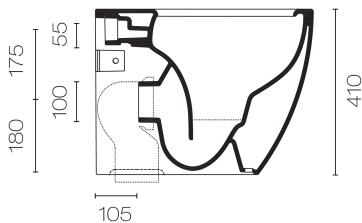

Sfera Rimless Floor Mount Toilet Matt Black

Code: VPS54RSL.NS

| | |
|--------------------------|---|
| Brand | Catalano |
| Designer | Catalano Design Centre (CDC) |
| Origin | Italy |
| Colour | Black |
| Finish | Matt |
| Colour | Black |
| Type | Floor Mount Toilets |
| Installation | Floor Mount. For an Installation Video Click here |
| Includes Cistern | No |
| WELS Rating | 4 Star |
| Width (mm) | 350 |
| Depth (mm) | 540 |
| Pan Height | 410mm |
| Warranty | Toilet Pan: 15 Years. Toilet Seat: 2 Years |
| Toilet Seat | Soft Close / Quick Release |
| Includes Seat | Yes |
| Trap Options | S or P Trap |
| Material | Ceramic |
| Notes | Features 99.9% antibacterial glazing |
| Other Information | Newflush water vortex for an optimised, quieter flush. Rimless pan design offers ease of cleaning and superior hygiene. Unique concealed fixing system. CATAgaze bacteria-proof life-time glazing |

Scan to View
Product Online

Sfera Rimless Floor Mount Toilet Matt Black

Code: VPS54RSL.NS

Building Product Information Requirements (BPIR)

| | |
|------------------------------|--|
| Manufacturer | Plumblinc |
| Building Code Clauses | G1 (Personal Hygiene) Performance Clause G1.3.2 / G13 (Foul Water) Performance Clause G13.3.1 / B2 (Durability) B2.3.1 (c) |
| Compliance Evidence | Clauses relating to this product are aimed at the installer. Please find comprehensive installation instructions on the product information page. The product is designed to enable the installer to comply with the building code. The product complies with the clause B2 (Durability) B2.3.1 (c). |
| Condition of Use | For use in residential and commercial applications. Must be installed by a registered plumber or suitably qualified tradesperson and as per the installation instructions. |
| Version no. | 1.0 |
| Subject to a Warning | No |