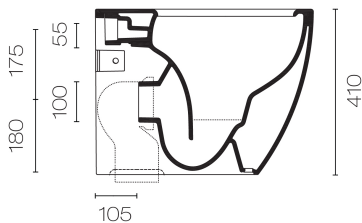

Sfera Rimless Floor Mount Toilet With Thick Seat

Code: VPS54RST

Brand	Catalano
Designer	Catalano Design Centre (CDC)
Origin	Italy
Colour	White
Finish	Gloss
Colour	White
Type	Floor Mount Toilets
Installation	Floor Mount. For an Installation Video Click here
Includes Cistern	No
WELS Rating	4 Star
Width (mm)	350
Depth (mm)	540
Pan Height	410mm
Warranty	Toilet Pan: 15 Years. Toilet Seat: 2 Years
Toilet Seat	Soft Close / Quick Release
Includes Seat	Yes
Trap Options	S or P Trap
Material	Ceramic
Notes	Features 99.9% antibacterial glazing
Other Information	Newflush water vortex for an optimised, quieter flush. Rimless pan design offers ease of cleaning and superior hygiene. Unique concealed fixing system. CATAgaze bacteria-proof life-time glazing

Scan to View Product Online

Sfera Rimless Floor Mount Toilet With Thick Seat

Code: VPS54RST

Building Product Information Requirements (BPIR)

Manufacturer	Plumblinc
Building Code Clauses	G1 (Personal Hygiene) Performance Clause G1.3.2 / G13 (Foul Water) Performance Clause G13.3.1 / B2 (Durability) B2.3.1 (c)
Compliance Evidence	Clauses relating to this product are aimed at the installer. Please find comprehensive installation instructions on the product information page. The product is designed to enable the installer to comply with the building code. The product complies with the clause B2 (Durability) B2.3.1 (c).
Condition of Use	For use in residential and commercial applications. Must be installed by a registered plumber or suitably qualified tradesperson and as per the installation instructions.
Version no.	1.0
Subject to a Warning	No