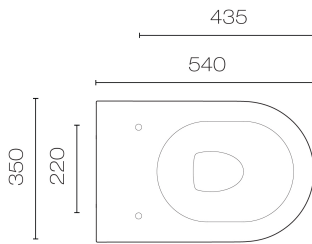

Sfera Rimless Floor Mount Toilet With Thick Seat

Code: VPS54RST

Brand	Catalano
Designer	Catalano Design Centre (CDC)
Origin	Italy
Colour	White
Finish	Gloss
Colour	White
Type	Floor Mount Toilets
Installation	Floor Mount. For an Installation Video Click here
Includes Cistern	No
WELS Rating	4 Star
Width (mm)	350
Depth (mm)	540
Pan Height	410mm
Warranty	Toilet Pan: 15 Years. Toilet Seat: 2 Years
Toilet Seat	Soft Close / Quick Release
Includes Seat	Yes
Trap Options	S or P Trap
Material	Ceramic
Notes	Features 99.9% antibacterial glazing
Other Information	Newflush water vortex for an optimised, quieter flush. Rimless pan design offers ease of cleaning and superior hygiene. Unique concealed fixing system. CATAgaze bacteria-proof life-time glazing

Scan to View Product Online

Sfera Rimless Floor Mount Toilet With Thick Seat

Code: VPS54RST

Building Product Information Requirements (BPIR)

Manufacturer	Plumblinc
Building Code Clauses	G1 (Personal Hygiene) Performance Clause G1.3.2 / G13 (Foul Water) Performance Clause G13.3.1 / B2 (Durability) B2.3.1 (c)
Compliance Evidence	Clauses relating to this product are aimed at the installer. Please find comprehensive installation instructions on the product information page. The product is designed to enable the installer to comply with the building code. The product complies with the clause B2 (Durability) B2.3.1 (c).
Condition of Use	For use in residential and commercial applications. Must be installed by a registered plumber or suitably qualified tradesperson and as per the installation instructions.
Version no.	1.0
Subject to a Warning	No