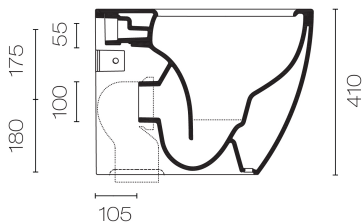

## Sfera Rimless Floor Mount Toilet With Slim Seat

Code: VPS54RSL

<b>Brand</b>	Catalano
<b>Designer</b>	Catalano Design Centre (CDC)
<b>Origin</b>	Italy
<b>Colour</b>	White
<b>Finish</b>	Gloss
<b>Colour</b>	White
<b>Type</b>	Floor Mount Toilets
<b>Installation</b>	Floor Mount. For an Installation Video <a href="#">Click here</a>
<b>Includes Cistern</b>	No
<b>WELS Rating</b>	4 Star
<b>Width (mm)</b>	350
<b>Depth (mm)</b>	540
<b>Pan Height</b>	410mm
<b>Warranty</b>	Toilet Pan: 15 Years. Toilet Seat: 2 Years
<b>Toilet Seat</b>	Soft Close / Quick Release
<b>Includes Seat</b>	Yes
<b>Trap Options</b>	S or P Trap
<b>Material</b>	Ceramic
<b>Notes</b>	Features 99.9% antibacterial glazing
<b>Other Information</b>	Newflush water vortex for an optimised, quieter flush. Rimless pan design offers ease of cleaning and superior hygiene. Unique concealed fixing system. CATAgaze bacteria-proof life-time glazing