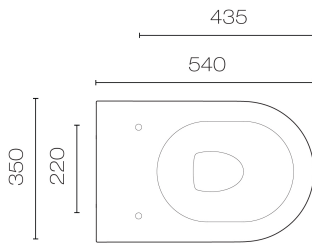

## Sfera Rimless Floor Mount Toilet With Slim Seat

Code: VPS54RSL

<b>Brand</b>	Catalano
<b>Designer</b>	Catalano Design Centre (CDC)
<b>Origin</b>	Italy
<b>Colour</b>	White
<b>Finish</b>	Gloss
<b>Colour</b>	White
<b>Type</b>	Floor Mount Toilets
<b>Installation</b>	Floor Mount. For an Installation Video <a href="#">Click here</a>
<b>Includes Cistern</b>	No
<b>WELS Rating</b>	4 Star
<b>Width (mm)</b>	350
<b>Depth (mm)</b>	540
<b>Pan Height</b>	410mm
<b>Warranty</b>	Toilet Pan: 15 Years. Toilet Seat: 2 Years
<b>Toilet Seat</b>	Soft Close / Quick Release
<b>Includes Seat</b>	Yes
<b>Trap Options</b>	S or P Trap
<b>Material</b>	Ceramic
<b>Notes</b>	Features 99.9% antibacterial glazing
<b>Other Information</b>	Newflush water vortex for an optimised, quieter flush. Rimless pan design offers ease of cleaning and superior hygiene. Unique concealed fixing system. CATAgaze bacteria-proof life-time glazing