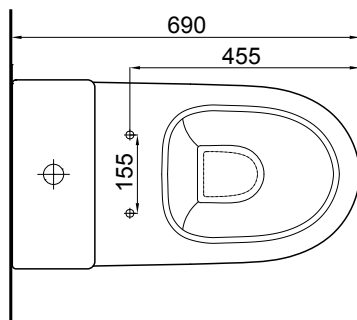

Sphere

vcbc

DESCRIPTION

Sphere Easy Height Rimless Back-To-Wall Toilet Suite

PRODUCT CODE

SPH-351

FEATURES

- Dimensions - W375 x H820 x D690 mm
- Toilet suite includes soft close seat and lid, and dual flush cistern. Floor-fix screw and elbow also included.
- Easy clean rimless design.
- Vitreous china with Nano Glaze. Glazed rim and trap.
- Removable soft close seat with stainless steel hinges.
- Efficient 4.5/3 litre flush distribution.
- 4 Star WELS rating.
- P-Trap pan, and comes with S-Trap Connector (284.M.30846).
- Top/back inlet cistern.

TECHNICAL DRAWINGS

Top

Side Section

Front

NOTES

LH top/back inlet cistern. Set out for the S Pan can extend on an STC S-Trap Connector from 100 - 265mm. Drawing indicates the technical measurement only and is not a reflection of how the unit will look. Sizes are nominal only. All drawings in millimeters. Drawings not to scale. August 2019.