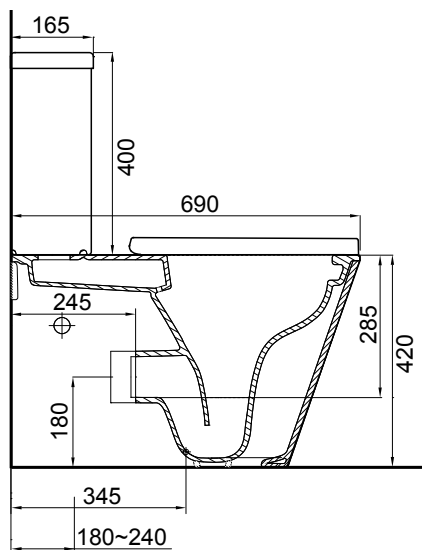

Sphere

vcbc

DESCRIPTION

Sphere Easy Height Rimless Back-To-Wall Toilet Suite

PRODUCT CODE

SPH-351

FEATURES

- Dimensions - W375 x H820 x D690 mm
- Toilet suite includes soft close seat and lid, and dual flush cistern. Floor-fix screw and elbow also included.
- Easy clean rimless design.
- Vitreous china with Nano Glaze. Glazed rim and trap.
- Removable soft close seat with stainless steel hinges.
- Efficient 4.5/3 litre flush distribution.
- 4 Star WELS rating.
- P-Trap pan, and comes with S-Trap Connector (284.M.30846).
- Top/back inlet cistern.

TECHNICAL DRAWINGS

Top

Side Section

Front

NOTES

LH top/back inlet cistern. Set out for the S Pan can extend on an STC S-Trap Connector from 100 - 265mm. Drawing indicates the technical measurement only and is not a reflection of how the unit will look. Sizes are nominal only. All drawings in millimeters. Drawings not to scale. August 2019.