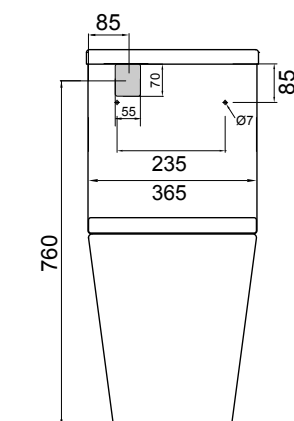

Sphere

vcbc

DESCRIPTION

Sphere Easy Height Rimless Back-To-Wall Toilet Suite

PRODUCT CODE

SPH-351

FEATURES

- Dimensions - W375 x H820 x D690 mm
- Toilet suite includes soft close seat and lid, and dual flush cistern. Floor-fix screw and elbow also included.
- Easy clean rimless design.
- Vitreous china with Nano Glaze. Glazed rim and trap.
- Removable soft close seat with stainless steel hinges.
- Efficient 4.5/3 litre flush distribution.
- 4 Star WELS rating.
- P-Trap pan, and comes with S-Trap Connector (284.M.30846).
- Top/back inlet cistern.

TECHNICAL DRAWINGS

Top

Side Section

Front

NOTES

LH top/back inlet cistern. Set out for the S Pan can extend on an STC S-Trap Connector from 100 - 265mm. Drawing indicates the technical measurement only and is not a reflection of how the unit will look. Sizes are nominal only. All drawings in millimeters. Drawings not to scale. August 2019.