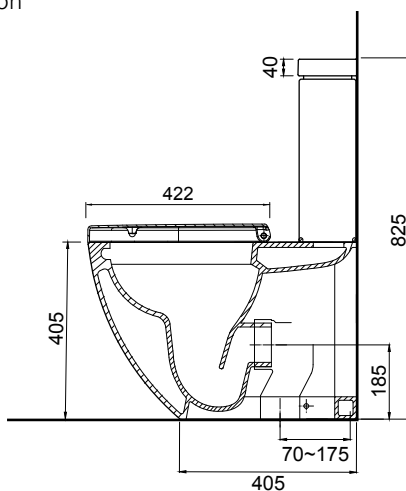

DESCRIPTION

Rest Rimless Back-To-Wall Toilet Suite with Cistern

PRODUCT CODE

REST-139

FEATURES

- Dimensions - W375 x H825 x D615 mm
- Toilet suite includes soft close seat and lid, and dual flush cistern. Floor-fix screw and elbow also included.
- Easy clean rimless design. Space saving size.
- Vitreous china with glazed box rim and trap.
- Removable soft close seat with stainless steel hinges.
- Efficient 4.5/3 litre flush distribution.
- 4 Star WELS rating.
- P-Trap pan, and comes with S-Trap Connector (284.M.30846).
- Top/back left or right inlet cistern.

TECHNICAL DRAWINGS

Top

Side Section

Front

NOTES

S-trap connector supplied (120-170mm), however pan will work on extended measurement with other pan connectors. Drawing indicates the technical measurement only and is not a reflection of how the unit will look. Sizes are nominal only. All drawings in millimeters. Drawings not to scale. August 2019.