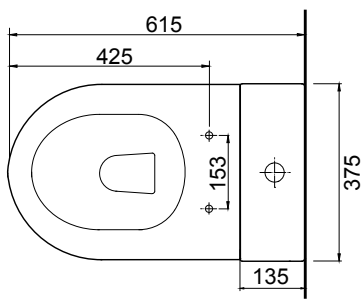

DESCRIPTION

Rest Rimless Back-To-Wall Toilet Suite with Cistern

PRODUCT CODE

REST-139

FEATURES

- Dimensions - W375 x H825 x D615 mm
- Toilet suite includes soft close seat and lid, and dual flush cistern. Floor-fix screw and elbow also included.
- Easy clean rimless design. Space saving size.
- Vitreous china with glazed box rim and trap.
- Removable soft close seat with stainless steel hinges.
- Efficient 4.5/3 litre flush distribution.
- 4 Star WELS rating.
- P-Trap pan, and comes with S-Trap Connector (284.M.30846).
- Top/back left or right inlet cistern.

TECHNICAL DRAWINGS

Top

Side Section

Front

NOTES

S-trap connector supplied (120-170mm), however pan will work on extended measurement with other pan connectors. Drawing indicates the technical measurement only and is not a reflection of how the unit will look. Sizes are nominal only. All drawings in millimeters. Drawings not to scale. August 2019.