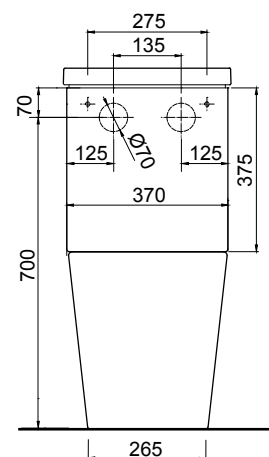

DESCRIPTION

Rest Rimless Back-To-Wall Toilet Suite with Cistern

PRODUCT CODE

REST-139

FEATURES

- Dimensions - W375 x H825 x D615 mm
- Toilet suite includes soft close seat and lid, and dual flush cistern. Floor-fix screw and elbow also included.
- Easy clean rimless design. Space saving size.
- Vitreous china with glazed box rim and trap.
- Removable soft close seat with stainless steel hinges.
- Efficient 4.5/3 litre flush distribution.
- 4 Star WELS rating.
- P-Trap pan, and comes with S-Trap Connector (284.M.30846).
- Top/back left or right inlet cistern.

TECHNICAL DRAWINGS

Top

Side Section

Front

NOTES

S-trap connector supplied (120-170mm), however pan will work on extended measurement with other pan connectors. Drawing indicates the technical measurement only and is not a reflection of how the unit will look. Sizes are nominal only. All drawings in millimeters. Drawings not to scale. August 2019.