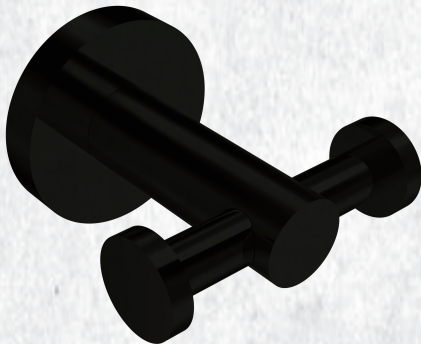

Raymor

BOSTON II ACCESSORIES

Uniquely bold and modern, Boston II accessories will make your bathroom a stand out feature in your home. Constructed from brass and comes with easy to clean chrome or black finish, Boston II will stand the test of time, always impressing family and friends.

DOUBLE ROBE HOOK

(7)729024

Black

FEATURES AND BENEFITS:

- Solid brass construction
- Easy to install
- 2-year warranty
- Fixing kit included
- Colour options available

Recyclable
Packaging

www.mico.co.nz

www.placemakers.co.nz