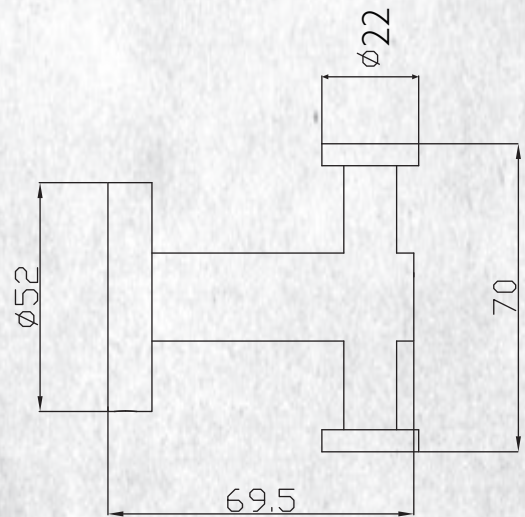

DOUBLE ROBE HOOK

(7)729024

Black

FEATURES AND BENEFITS:

- Solid brass construction
- Easy to install
- 2-year warranty
- Fixing kit included
- Colour options available

Recyclable
Packaging

www.mico.co.nz

www.placemakers.co.nz