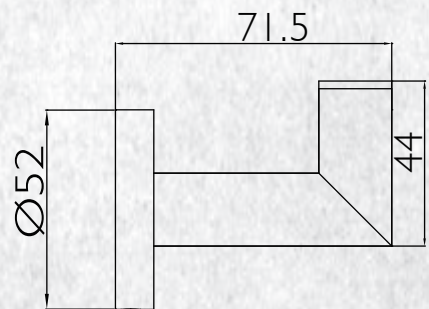

Raymor

BOSTON II ACCESSORIES

Uniquely bold and modern, Boston II accessories will make your bathroom a stand out feature in your home. Constructed from brass and comes with easy to clean chrome or black finish, Boston II will stand the test of time, always impressing family and friends.

ROBE HOOK

(7)729023

Black

FEATURES AND BENEFITS:

- Solid brass construction
- Easy to install
- 2-year warranty
- Fixing kit included
- Colour options available

Recyclable
Packaging

www.mico.co.nz

www.placemakers.co.nz

www.raymor.co.nz
0800 RAYMOR (729 667)