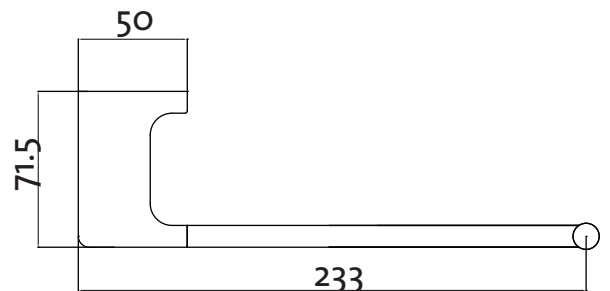

EDGE II ACCESSORIES

Give your bathroom the edge with these modern, squared-off accessories. The subtle rounded corners soften the look ensuring these products will fit in with any bathroom.

HANDE TOWEL BAR CHROME

(7)729032

FEATURES

- Solid brass construction
- Easy to install
- Fixing kit included
- 5-year warranty
- Colour options available