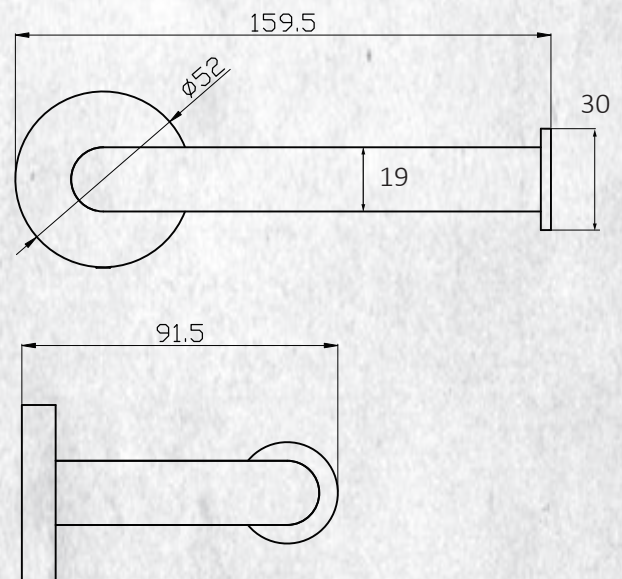

Raymor

BOSTON II ACCESSORIES

Uniquely bold and modern, Boston II accessories will make your bathroom a stand out feature in your home. Constructed from brass and comes with easy to clean chrome or black finish, Boston II will stand the test of time, always impressing family and friends.

TOILET ROLL HOLDER

(7)729022
Black

FEATURES AND BENEFITS:

- Solid brass construction
- Easy to install
- 2-year warranty
- Fixing kit included
- Colour options available

Recyclable
Packaging

www.mico.co.nz