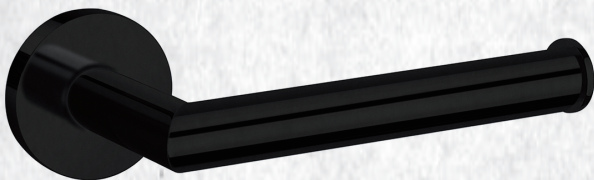

Raymor

BOSTON II ACCESSORIES

Uniquely bold and modern, Boston II accessories will make your bathroom a stand out feature in your home. Constructed from brass and comes with easy to clean chrome or black finish, Boston II will stand the test of time, always impressing family and friends.

TOILET ROLL HOLDER

(7)729022
Black

FEATURES AND BENEFITS:

- Solid brass construction
- Easy to install
- 2-year warranty
- Fixing kit included
- Colour options available

Recyclable
Packaging

www.mico.co.nz