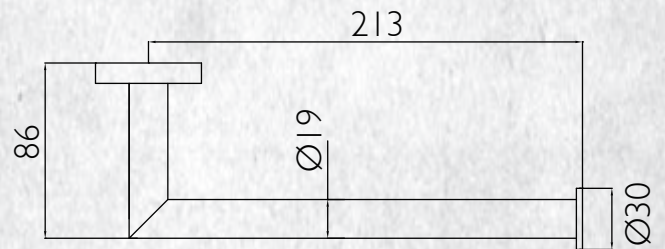

TOWEL BAR

(7)729025
Black

FEATURES AND BENEFITS:

- Solid brass construction
- Easy to install
- 2-year warranty
- Fixing kit included
- Colour options available

Recyclable
Packaging

www.mico.co.nz

www.placemakers.co.nz