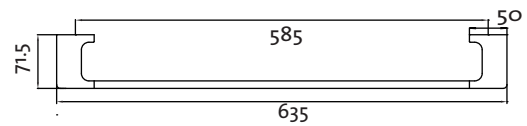

TOWEL RAIL SINGLE 635MM

(7)729034 Chrome | (7)729044 Black