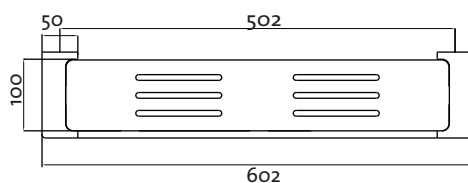

METAL SHELF

(7)729037 Chrome | (7)729048 Black