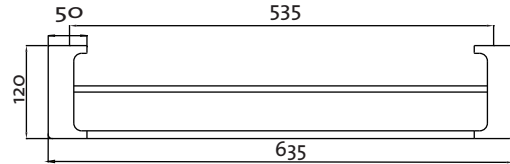

EDGE II INSTALLATION INSTRUCTION

ROBE HOOK

(7)729031 Chrome | (7)729041 Black

TOWEL RAIL DOUBLE 635MM

(7)729036 Chrome | (7)729047 Black

SOAP DISPENSER

(7)729039 Chrome | (7)729049 Black

TOWEL RAIL SINGLE 635MM