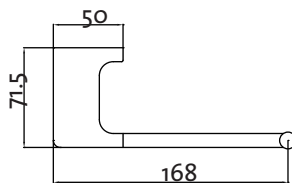

(7)729034 Chrome | (7)729044 Black

HAND TOWEL BAR

(7)729032 Chrome | (7)729042 Black

TOWEL RAIL SINGLE 485MM

(7)729033 Chrome | (7)729043 Black

TOILET ROLL HOLDER

(7)729030 Chrome | (7)729040 Black

TOWEL RAIL DOUBLE 485MM