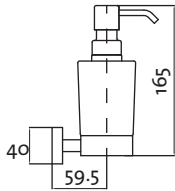

EDGE II INSTALLATION INSTRUCTION

ROBE HOOK

(7)729031 Chrome | (7)729041 Black

TOWEL RAIL DOUBLE 635MM

(7)729036 Chrome | (7)729047 Black

SOAP DISPENSER

(7)729039 Chrome | (7)729049 Black

TOWEL RAIL SINGLE 635MM

(7)729034 Chrome | (7)729044 Black

HAND TOWEL BAR

(7)729032 Chrome | (7)729042 Black

TOWEL RAIL SINGLE 485MM

(7)729033 Chrome | (7)729043 Black

TOILET ROLL HOLDER

(7)729030 Chrome | (7)729040 Black

TOWEL RAIL DOUBLE 485MM