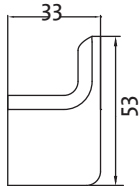

EDGE II INSTALLATION INSTRUCTION

ROBE HOOK

(7)729031 Chrome | (7)729041 Black

TOWEL RAIL DOUBLE 635MM

(7)729036 Chrome | (7)729047 Black

SOAP DISPENSER

(7)729039 Chrome | (7)729049 Black

TOWEL RAIL SINGLE 635MM

(7)729034 Chrome | (7)729044 Black

HAND TOWEL BAR

(7)729032 Chrome | (7)729042 Black

TOWEL RAIL SINGLE 485MM

(7)729033 Chrome | (7)729043 Black

TOILET ROLL HOLDER

(7)729030 Chrome | (7)729040 Black

TOWEL RAIL DOUBLE 485MM