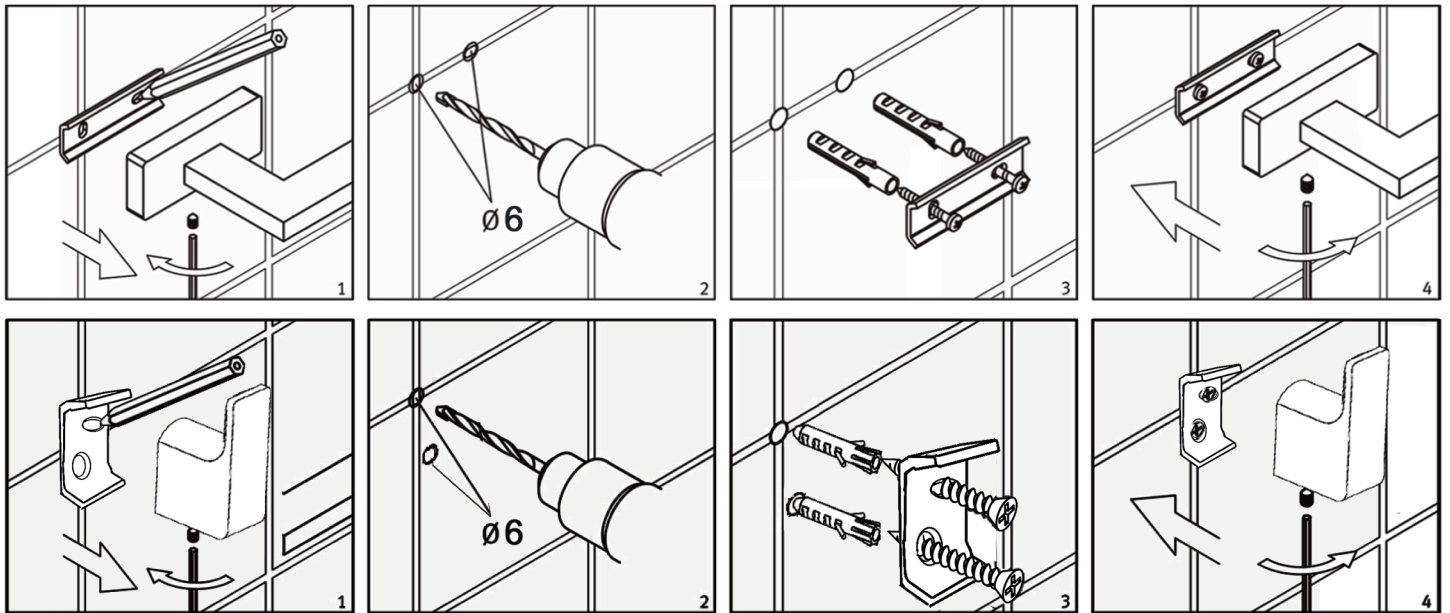

CARE & MAINTENANCE

Our bathroom products have been designed and manufactured using advanced techniques which assure durability and superior quality.

- To preserve the superior finish! and avoid blemishes, products should only be cleaned with water and a mild soap, then polished dry with a soft cloth.
- Never use abrasive or chemical cloths or cleaners, especially those that may contain acids or solvents.
- Regular cleaning will ensure that the superior finish of your bathroom product will be at its best always.
- If these instructions are followed you can be assured that the superior finish will last for many years to come.

Warranty Contact Details:

Adesso is distributed in New Zealand
by Fletcher Distribution Ltd.
exclusively for Mico and PlaceMakers.
Adesso
PO Box 4641
58 Hazeldean Road,
Addington, Christchurch 8140
www.adesso.co.nz