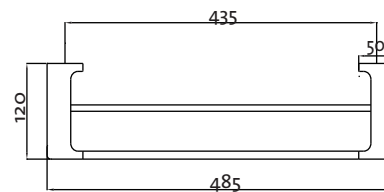

TOWEL RAIL DOUBLE 485MM

(7)729035 Chrome | (7)729046 Black