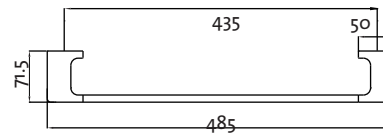

(7)729034 Chrome | (7)729044 Black

HAND TOWEL BAR

(7)729032 Chrome | (7)729042 Black

TOWEL RAIL SINGLE 485MM

(7)729033 Chrome | (7)729043 Black

TOILET ROLL HOLDER

(7)729030 Chrome | (7)729040 Black

TOWEL RAIL DOUBLE 485MM