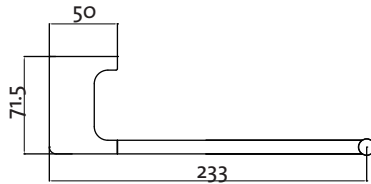

EDGE II INSTALLATION INSTRUCTION

ROBE HOOK

(7)729031 Chrome | (7)729041 Black

TOWEL RAIL DOUBLE 635MM

(7)729036 Chrome | (7)729047 Black

SOAP DISPENSER

(7)729039 Chrome | (7)729049 Black

TOWEL RAIL SINGLE 635MM

(7)729034 Chrome | (7)729044 Black

HAND TOWEL BAR

(7)729032 Chrome | (7)729042 Black

TOWEL RAIL SINGLE 485MM

(7)729033 Chrome | (7)729043 Black

TOILET ROLL HOLDER

(7)729030 Chrome | (7)729040 Black

TOWEL RAIL DOUBLE 485MM