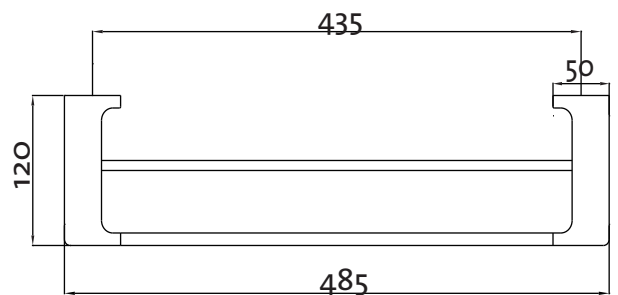

EDGE II ACCESSORIES

Give your bathroom the edge with these modern, squared-off accessories. The subtle rounded corners soften the look ensuring these products will fit in with any bathroom.

DOUBLE TOWEL RAIL 485MM BLACK

(7)729046

FEATURES

- Solid brass construction
- Easy to install
- Fixing kit included
- 2-year warranty
- Colour options available