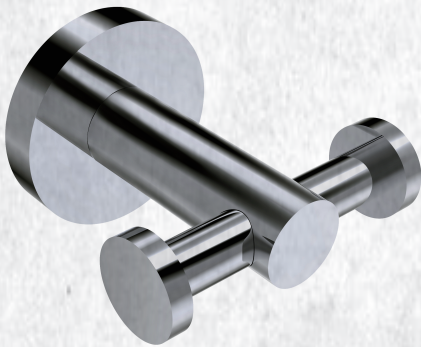

Raymor

BOSTON II ACCESSORIES

Uniquely bold and modern, Boston II accessories will make your bathroom a stand out feature in your home. Constructed from brass and comes with easy to clean chrome or black finish, Boston II will stand the test of time, always impressing family and friends.

DOUBLE ROBE HOOK

(7)729016
Chrome

FEATURES AND BENEFITS:

- Solid brass construction
- Easy to install
- 5-year warranty
- Fixing kit included
- Colour options available

Recyclable
Packaging

www.mico.co.nz

www.placemakers.co.nz