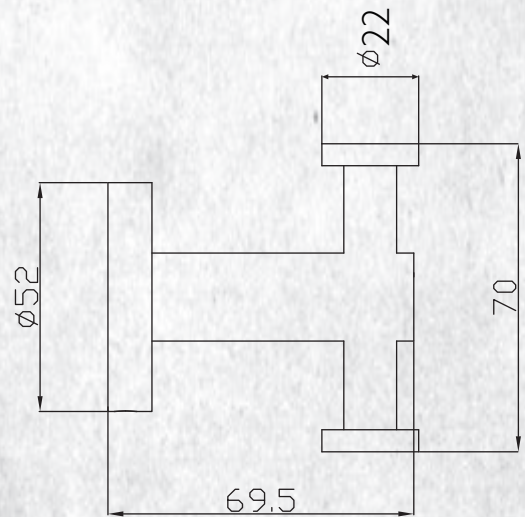

DOUBLE ROBE HOOK

(7)729016
Chrome

FEATURES AND BENEFITS:

- Solid brass construction
- Easy to install
- 5-year warranty
- Fixing kit included
- Colour options available

Recyclable
Packaging

www.mico.co.nz

www.placemakers.co.nz