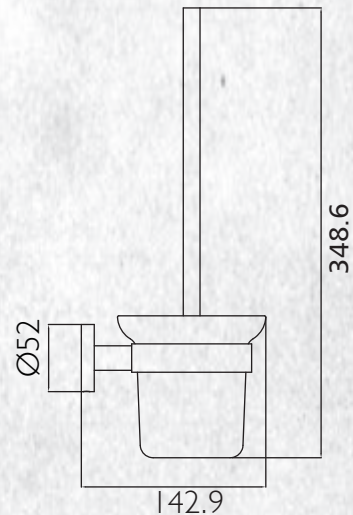

TOILET BRUSH HOLDER

(7)729021
Chrome

FEATURES AND BENEFITS:

- Solid brass construction
- Easy to install
- 5-year warranty
- Fixing kit included
- Colour options available

Recyclable
Packaging

www.mico.co.nz