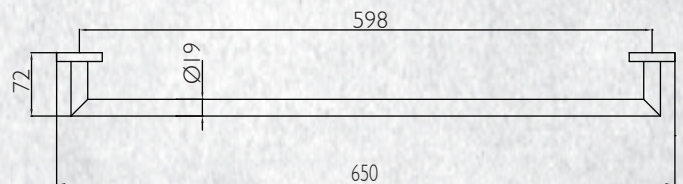

### SINGLE TOWEL RAIL 650MM

(7)729026

Black