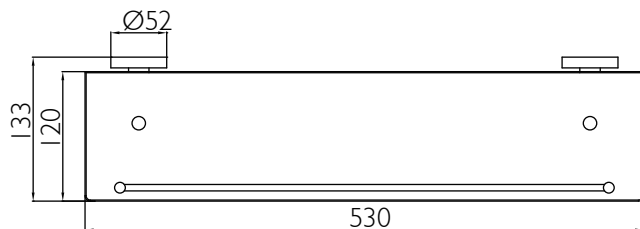

SHELF GLASS
(7)729020 Chrome | (7)729028 Black