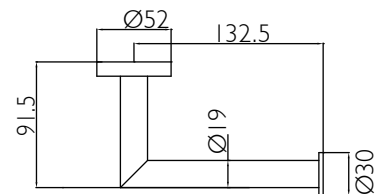

TOILET ROLL HOLDER
(7)729014 Chrome | (7)729022 Black