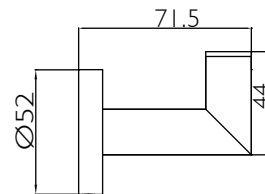

Raymor

BOSTON II INSTALLATION INSTRUCTION

TOWEL RAIL DOUBLE 650MM
(7)729019 Chrome | (7)729027 Black

ROBE HOOK
(7)729015 Chrome | (7)729023 Black

TOWEL RAIL SINGLE 650MM
(7)729018 Chrome | (7)729026 Black