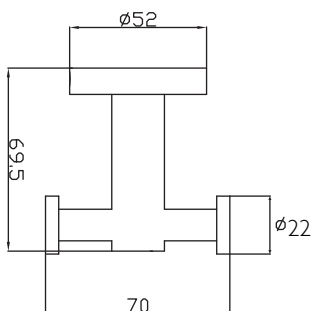

TOILET ROLL HOLDER
(7)729014 Chrome | (7)729022 Black

SHELF GLASS
(7)729020 Chrome | (7)729028 Black

TOWEL BAR/RAIL
(7)729017 Chrome | (7)729025 Black

ROBE HOOK DOUBLE
(7)729016 Chrome | (7)729024 Black

TOILET BRUSH HOLDER
(7)729021 Chrome | (7)729029 Black