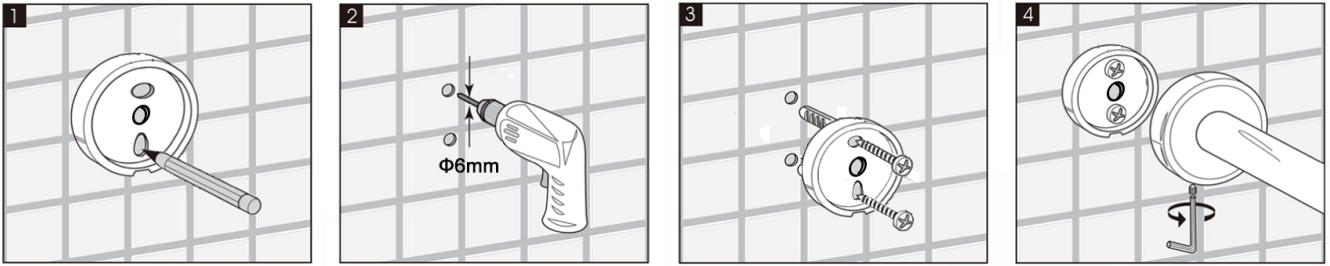

TOILET ROLL HOLDER
(7)729014 Chrome | (7)729022 Black

SHELF GLASS
(7)729020 Chrome | (7)729028 Black

TOWEL BAR/RAIL
(7)729017 Chrome | (7)729025 Black

ROBE HOOK DOUBLE
(7)729016 Chrome | (7)729024 Black

TOILET BRUSH HOLDER
(7)729021 Chrome | (7)729029 Black