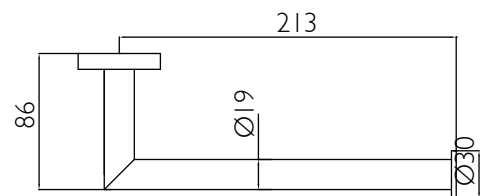

TOWEL BAR/RAIL
(7)729017 Chrome | (7)729025 Black