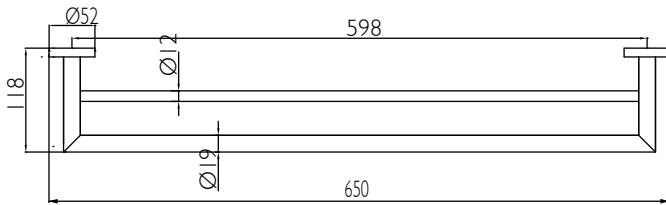

Raymor

BOSTON II INSTALLATION INSTRUCTION

TOWEL RAIL DOUBLE 650MM
(7)729019 Chrome | (7)729027 Black

ROBE HOOK
(7)729015 Chrome | (7)729023 Black

TOWEL RAIL SINGLE 650MM
(7)729018 Chrome | (7)729026 Black