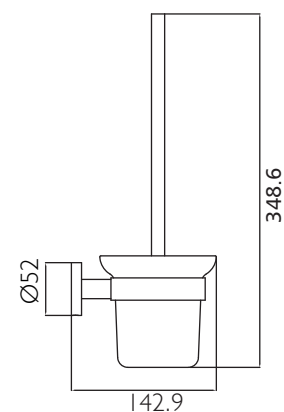

Raymor

BOSTON II INSTALLATION INSTRUCTION

TOWEL RAIL DOUBLE 650MM
(7)729019 Chrome | (7)729027 Black

ROBE HOOK
(7)729015 Chrome | (7)729023 Black

TOWEL RAIL SINGLE 650MM
(7)729018 Chrome | (7)729026 Black

TOILET ROLL HOLDER
(7)729014 Chrome | (7)729022 Black

SHELF GLASS
(7)729020 Chrome | (7)729028 Black

TOWEL BAR/RAIL
(7)729017 Chrome | (7)729025 Black

ROBE HOOK DOUBLE
(7)729016 Chrome | (7)729024 Black

TOILET BRUSH HOLDER
(7)729021 Chrome | (7)729029 Black