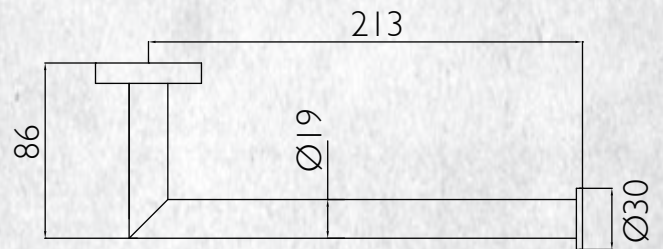

TOWEL BAR

(7)729017
Chrome

FEATURES AND BENEFITS:

- Solid brass construction
- Easy to install
- 5-year warranty
- Fixing kit included
- Colour options available

Recyclable
Packaging

www.mico.co.nz

www.placemakers.co.nz