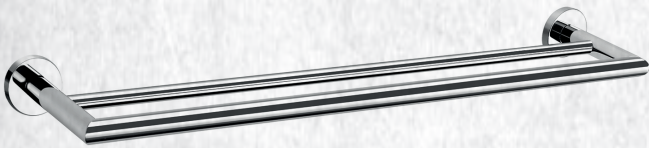

Raymor

BOSTON II ACCESSORIES

Uniquely bold and modern, Boston II accessories will make your bathroom a stand out feature in your home. Constructed from brass and comes with easy to clean chrome or black finish, Boston II will stand the test of time, always impressing family and friends.

DOUBLE TOWEL RAIL 650MM

(7)729019
Chrome

FEATURES AND BENEFITS:

- Solid brass construction
- Easy to install
- 5-year warranty
- Fixing kit included
- Colour options available

Recyclable
Packaging

www.mico.co.nz