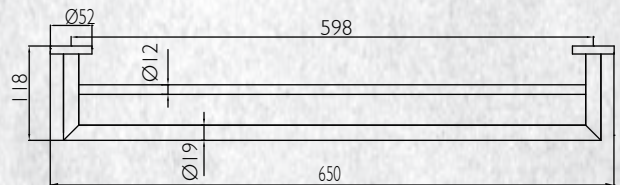

DOUBLE TOWEL RAIL 650MM

(7)729019
Chrome

FEATURES AND BENEFITS:

- Solid brass construction
- Easy to install
- 5-year warranty
- Fixing kit included
- Colour options available

Recyclable
Packaging

www.mico.co.nz