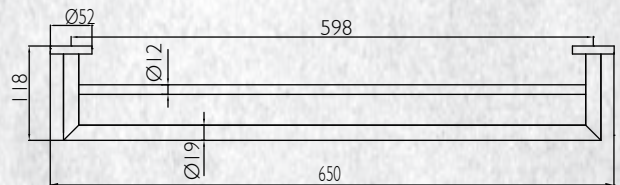

DOUBLE TOWEL RAIL 650MM

(7)729027

Black

FEATURES AND BENEFITS:

- Solid brass construction
- Easy to install
- 2-year warranty
- Fixing kit included
- Colour options available

Recyclable
Packaging

www.mico.co.nz