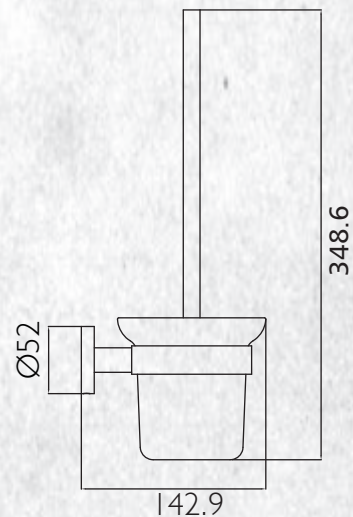

TOILET BRUSH HOLDER

(7)729029

Black

FEATURES AND BENEFITS:

- Solid brass construction
- Easy to install
- 2-year warranty
- Fixing kit included
- Colour options available

Recyclable Packaging

www.mico.co.nz