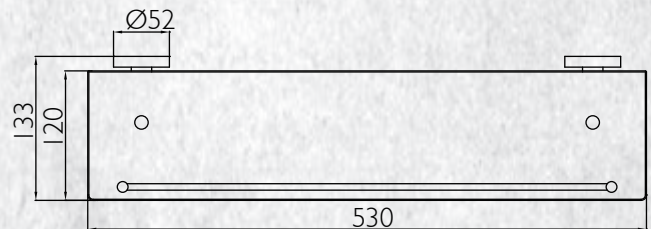

Raymor

BOSTON II ACCESSORIES

Uniquely bold and modern, Boston II accessories will make your bathroom a stand out feature in your home. Constructed from brass and comes with easy to clean chrome or black finish, Boston II will stand the test of time, always impressing family and friends.

GLASS SHELF

(7)729020
Chrome

FEATURES AND BENEFITS:

- Solid brass construction
- Easy to install
- 5-year warranty
- Fixing kit included
- Colour options available

Recyclable
Packaging

www.mico.co.nz

www.placemakers.co.nz