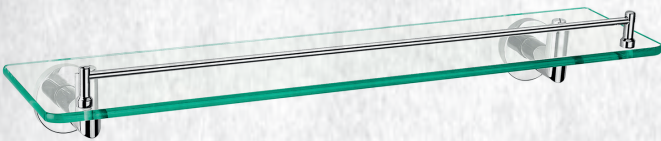

Raymor

BOSTON II ACCESSORIES

Uniquely bold and modern, Boston II accessories will make your bathroom a stand out feature in your home. Constructed from brass and comes with easy to clean chrome or black finish, Boston II will stand the test of time, always impressing family and friends.

GLASS SHELF

(7)729020
Chrome

FEATURES AND BENEFITS:

- Solid brass construction
- Easy to install
- 5-year warranty
- Fixing kit included
- Colour options available

Recyclable
Packaging

www.mico.co.nz

www.placemakers.co.nz