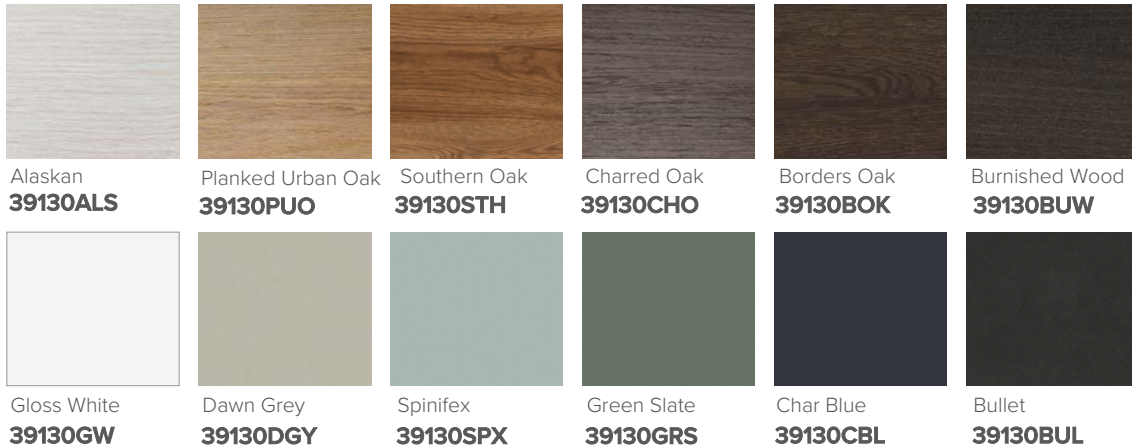

SPECIFICATION SHEET

Astra 1200mm 2 Door,1 Drawer Double Basin Wall Vanity

Features

- Wall Hung
- Soft Close Doors and Drawers
- Negative detail finger pull with extrusion
- Laminate Woodgrain & Solid Colours on MR Board
- Dimensions: H420 x W1200 x D465

Colour Options with Code

Technical Details

Note: All measurements shown are in millimetres. Sizes are nominal.