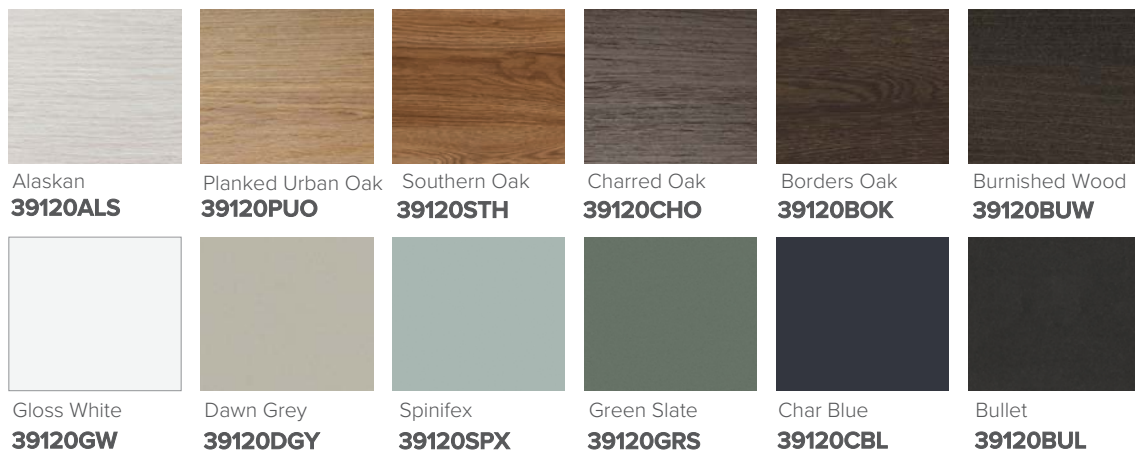

SPECIFICATION SHEET

Astra 1200mm 2 Door,1 Drawer Wall Vanity

Features

- Wall Hung
- Soft Close Doors and Drawer
- Negative detail finger pull with extrusion
- Laminate Woodgrain & Solid Colours on MR Board
- Dimensions: H420 x W1200 x D465

Colour Options with Code

Technical Details

Note: All measurements shown are in millimetres. Sizes are nominal.