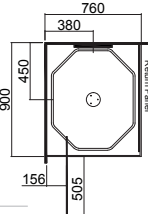

## 2 SIDED

**900 x 760 (760 door)**

- FLAT WALL IS12\_97SFL7X
- MOULDED WALL IS12\_97SMZ7X
- TILED WALL IS12\_97STL7X

**900 x 760 (900 door)**

- FLAT WALL IS12\_97SFL9X
- MOULDED WALL IS12\_97SMY9X
- TILED WALL IS12\_97STL9X