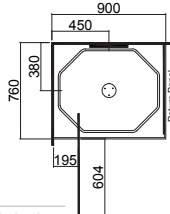

## 2 SIDED

**900 x 760 (760 door)**

- FLAT WALL IS12\_97SFL7X
- MOULDED WALL IS12\_97SMZ7X
- TILED WALL IS12\_97STL7X

**900 x 760 (900 door)**

- FLAT WALL IS12\_97SFL9X
- MOULDED WALL IS12\_97SMY9X
- TILED WALL IS12\_97STL9X