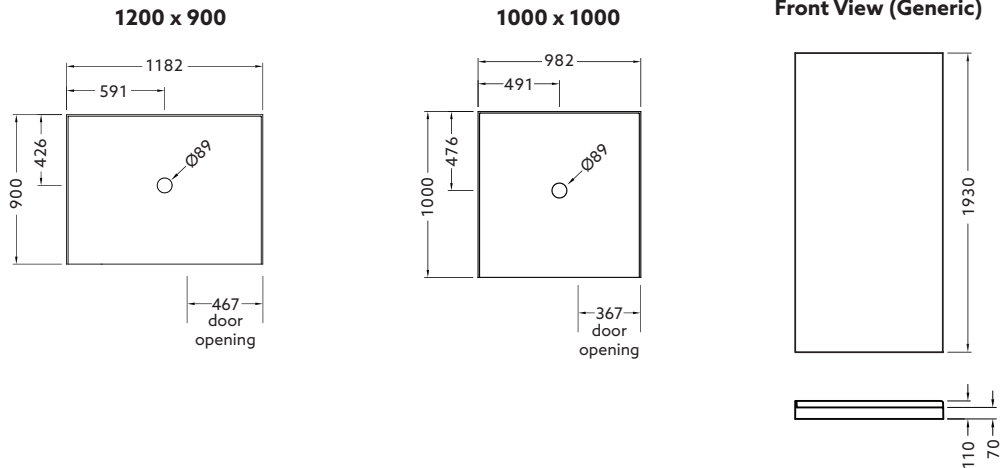

Shower Options

Frame:** Black, White, Polished Silver, Satin Silver.
Size: 1200x900mm, 1000x1000mm.
Wall: Corner Contour Plus, Side Recessed, Flat or Tile Option.
Tray: Centre waste.
Height: 2000mm (1930mm without tray).

Product Codes

1200 x 900mm	White Centre Waste	Polished Silver Centre Waste	Satin Silver Centre Waste	Black Centre Waste
Corner Contour Plus Wall	706792A-0	706792A-SHP	706792A-SS	706792A-BL
Flat Wall	706793A-0	706793A-SHP	706793A-SS	706793A-BL
Side Recessed Wall ¶	706792A-3CRW-0	706792A-3CRW-SHP	706792A-3CRW-SS	706792A-3CRW-BL
Tile Wall	706837A-0	706837A-SHP	706837A-SS	706837A-BL