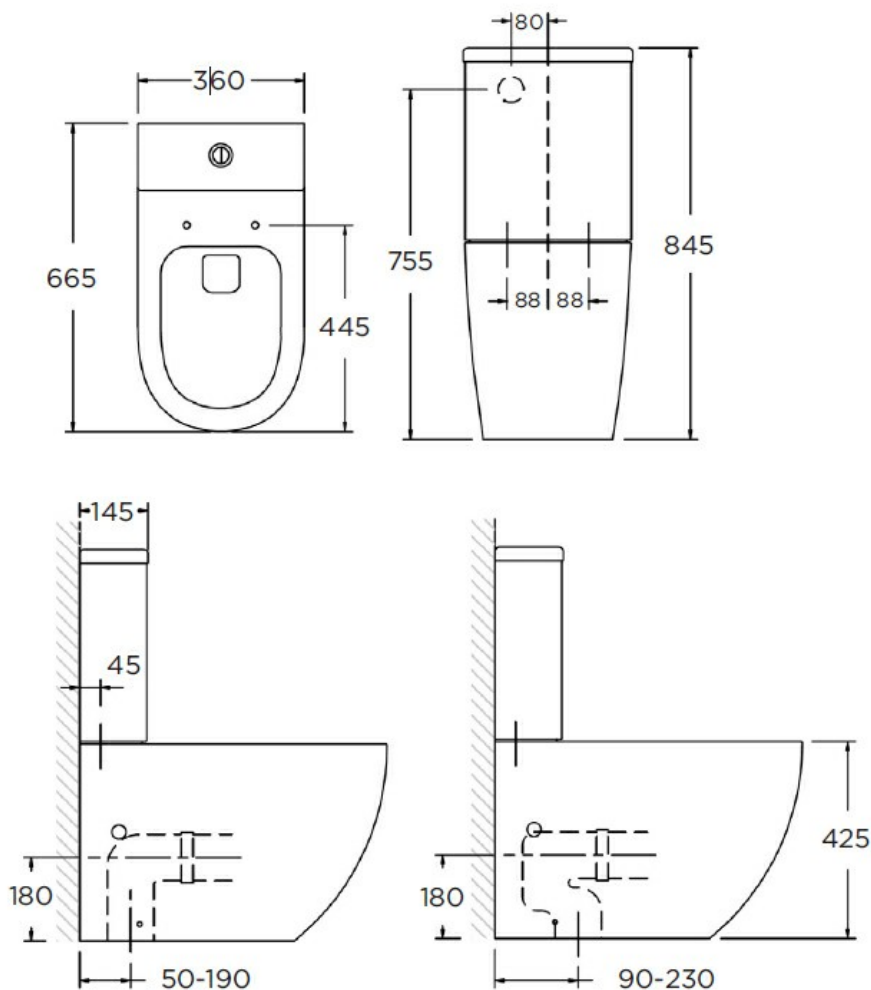

## CADET PLUS CC BTW TOILET SUITE

15044.10

POA

ELEMENTi

NOTE: This set out is achievable using optional pan convertor (Sold separately - Code: 15019.10)

5

Guarantee

5 Year Guarantee

4 Star WELS rating  
(Toilets)

Allows for a 4.5 litre large flush and a 3 litre half flush

Rimless Clean

Hygienic and easy to clean

Hand Finished

Hand Finished Vitreous China.

VC Allowance

Please give an allowance of 10mm (-/+ ) for all Vitreous China toilet dimensions.