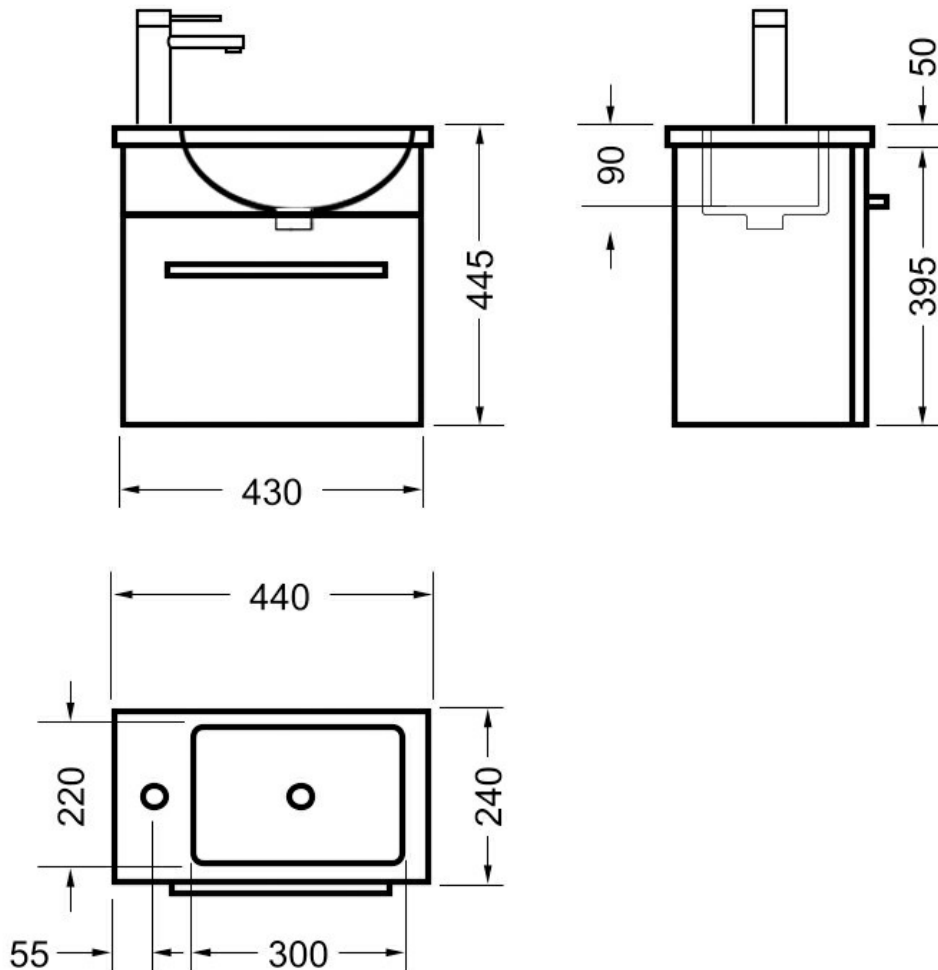

VERONA WALL 440 1 X DOOR - FRENCH OAK VELVET

86817.77

\$549

ELEMENTi

Residential/Light Commercial

Suitable for Residential/Light Commercial Use (Kitchens, Bathrooms and Laundries in Motels, Hotels and Retirement Villages)