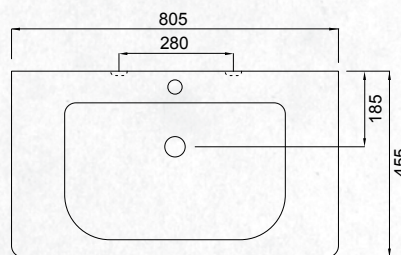

WALL HUNG 800MM 1 DRAWER WITH OPEN SHELF

(7)745534 | W 805mm, H 620mm, D 455mm

FEATURES

- Ceramic basin from Europe
- Soft-close drawer runners
- Handleless pull drawers, or with an optional vanity drawer handle (at additional cost).
- Available in White Gloss or Melamine (Timber Effect) finishes