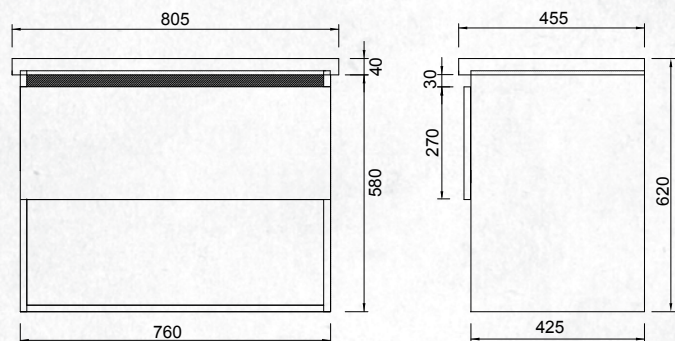

WALL HUNG 800MM 1 DRAWER WITH OPEN SHELF

(7)745534 | W 805mm, H 620mm, D 455mm

FEATURES

- Ceramic basin from Europe
- Soft-close drawer runners
- Handleless pull drawers, or with an optional vanity drawer handle (at additional cost).
- Available in White Gloss or Melamine (Timber Effect) finishes