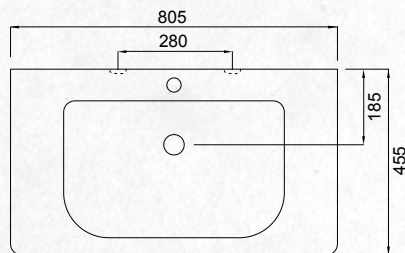

WALL HUNG 800MM 1 DRAWER WITH OPEN SHELF

(7)745534 | W 805mm, H 620mm, D 455mm

FEATURES

- Ceramic basin from Europe
- Soft-close drawer runners
- Handleless pull drawers, or with an optional vanity drawer handle (at additional cost).
- Available in White Gloss or Melamine (Timber Effect) finishes