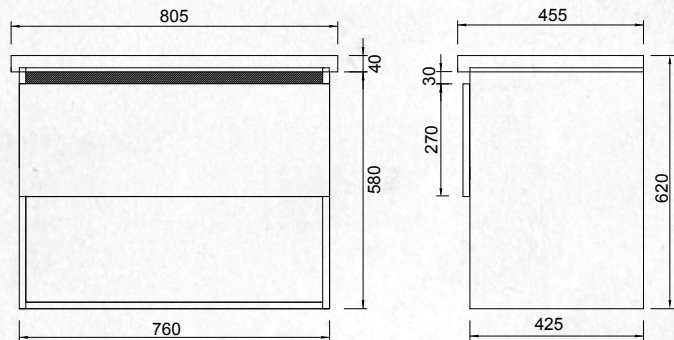

WALL HUNG 800MM 1 DRAWER WITH OPEN SHELF

(7)745534 | W 805mm, H 620mm, D 455mm

FEATURES

- Ceramic basin from Europe
- Soft-close drawer runners
- Handleless pull drawers, or with an optional vanity drawer handle (at additional cost).
- Available in White Gloss or Melamine (Timber Effect) finishes